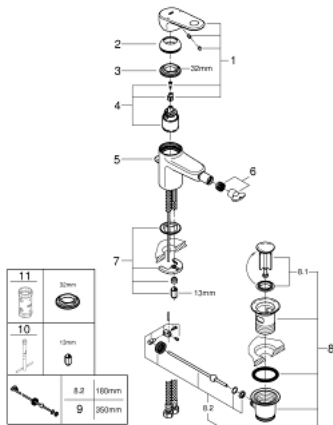

## 33 241 002 EUROPLUS SINGLE-LEVER BIDET MIXER 1/2" S-SIZE

### PRODUCT DESCRIPTION

- Colour: chrome
- single hole installation
- metal lever
- GROHE SilkMove 35 mm ceramic cartridge
- adjustable flow rate limiter
- adjustable minimum flow rate approx. 2.5 l/min
- temperature limiter
- GROHE LongLife finish
- GROHE FastFixation installation system with centering support
- ball-joint mousseur
- pop-up waste set 1 1/4"
- flexible connection hoses

### SPARE PARTS, 9月 2017 – now

- 1: Lever (Spare part-nr. 46647000)
  - 2: Cap (Spare part-nr. 46492000)
  - 3: Screw coupling (Spare part-nr. 46460000)
  - 4: Cartridge (Spare part-nr. 46374000)
  - 5: Pop-up rod (Spare part-nr. 64304000)
  - 6: Mousseur (Spare part-nr. 13998000)
  - 7: Shank mounting kit (Spare part-nr. 46645000)
  - 8: Waste set 1 1/4" (Spare part-nr. 28910000)
  - 8.1: Plug (Spare part-nr. 07182000)
  - 8.2: Eccentric rod (Spare part-nr. 07052000)
  - 9: Eccentric rod (Spare part-nr. 07341000)\*
  - 10: Mounting wrench (Spare part-nr. 19017000)\*
  - 11: Socket spanner (Spare part-nr. 19332000)\*
- \* Optional accessories