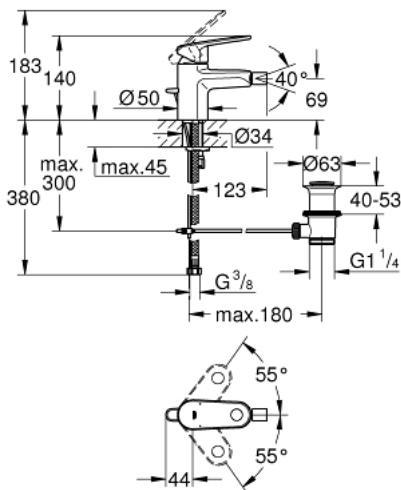

## 33 241 002 EUROPLUS SINGLE-LEVER BIDET MIXER 1/2" S-SIZE

### PRODUCT DESCRIPTION

- Colour: chrome
- single hole installation
- metal lever
- GROHE SilkMove 35 mm ceramic cartridge
- adjustable flow rate limiter
- adjustable minimum flow rate approx. 2.5 l/min
- temperature limiter
- GROHE LongLife finish
- GROHE FastFixation installation system with centering support
- ball-joint mousseur
- pop-up waste set 1 1/4"
- flexible connection hoses

### SPARE PARTS, 9月 2017 – now

- 1: Lever (Spare part-nr. 46647000)
  - 2: Cap (Spare part-nr. 46492000)
  - 3: Screw coupling (Spare part-nr. 46460000)
  - 4: Cartridge (Spare part-nr. 46374000)
  - 5: Pop-up rod (Spare part-nr. 64304000)
  - 6: Mousseur (Spare part-nr. 13998000)
  - 7: Shank mounting kit (Spare part-nr. 46645000)
  - 8: Waste set 1 1/4" (Spare part-nr. 28910000)
  - 8.1: Plug (Spare part-nr. 07182000)
  - 8.2: Eccentric rod (Spare part-nr. 07052000)
  - 9: Eccentric rod (Spare part-nr. 07341000)\*
  - 10: Mounting wrench (Spare part-nr. 19017000)\*
  - 11: Socket spanner (Spare part-nr. 19332000)\*
- \* Optional accessories