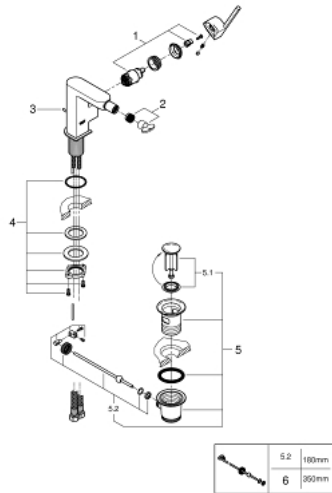

33 241 003 GROHE PLUS SINGLE-LEVER BIDET MIXER

SPARE PARTS, August 2018 – now

- 1: Cartridge (Spare part-nr. 46963000)
- 2: Flow control set (Spare part-nr. 48470000)
- 3: Pop-up rod (Spare part-nr. 46739000)
- 4: Shank fastening assembly (Spare part-nr. 48384000)
- 5: Pop-up waste set 1 1/4" (Spare part-nr. 28910000)
- 5.1: Plug (Spare part-nr. 07182000)
- 5.2: Eccentric rod (Spare part-nr. 07052000)
- 6: Eccentric rod (Spare part-nr. 07341000)*