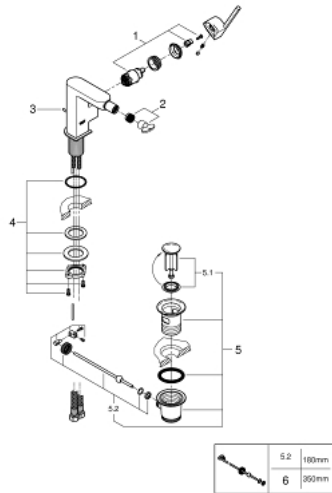

33 241 003 GROHE PLUS SINGLE-LEVER BIDET MIXER 1/2"

PRODUCT DESCRIPTION

- Colour: chrome
- single hole installation
- metal lever
- GROHE SilkMove 28 mm ceramic cartridge
- with temperature limiter
- GROHE LongLife finish
- rapid installation system
- ball-joint mousseur
- pop-up waste set 1 1/4"
- flexible connection hoses
- min. recommended pressure 1.0 bar

33 241 003 GROHE PLUS SINGLE-LEVER BIDET MIXER 1/2"

SPARE PARTS, 8月 2018 – now

- 1: Cartridge (Spare part-nr. 46963000)
- 2: Flow control set (Spare part-nr. 48470000)
- 3: Pop-up rod (Spare part-nr. 46739000)
- 4: Shank fastening assembly (Spare part-nr. 48384000)
- 5: Waste set 1 1/4" (Spare part-nr. 28910000)
- 5.1: Plug (Spare part-nr. 07182000)
- 5.2: Eccentric rod (Spare part-nr. 07052000)
- 6: Eccentric rod (Spare part-nr. 07341000)*