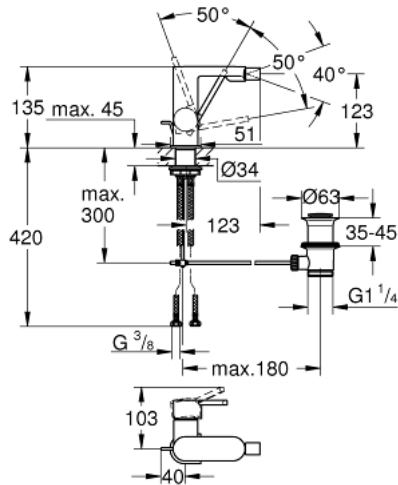

33 241 003 GROHE PLUS SINGLE-LEVER BIDET MIXER 1/2"

PRODUCT DESCRIPTION

- Colour: chrome
- single hole installation
- metal lever
- GROHE SilkMove 28 mm ceramic cartridge
- with temperature limiter
- GROHE LongLife finish
- rapid installation system
- ball-joint mousseur
- pop-up waste set 1 1/4"
- flexible connection hoses
- min. recommended pressure 1.0 bar

33 241 003 GROHE PLUS SINGLE-LEVER BIDET MIXER 1/2"

SPARE PARTS, 8月 2018 – now

- 1: Cartridge (Spare part-nr. 46963000)
- 2: Flow control set (Spare part-nr. 48470000)
- 3: Pop-up rod (Spare part-nr. 46739000)
- 4: Shank fastening assembly (Spare part-nr. 48384000)
- 5: Waste set 1 1/4" (Spare part-nr. 28910000)
- 5.1: Plug (Spare part-nr. 07182000)
- 5.2: Eccentric rod (Spare part-nr. 07052000)
- 6: Eccentric rod (Spare part-nr. 07341000)*