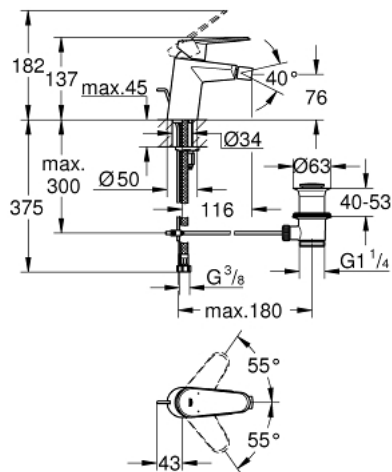

33 244 002 EURODISC COSMOPOLITAN SINGLE-LEVER BIDET MIXER S-SIZE

PRODUCT DESCRIPTION

- Colour: chrome
- metal lever
- single hole installation
- GROHE SilkMove 35 mm ceramic cartridge
- adjustable flow rate limiter
- adjustable minimum flow rate approx. 2.5 l/min
- GROHE LongLife finish
- GROHE EcoJoy - less water, perfect flow
- maximum flow rate (at 3 bar): 5 l/min
- GROHE FastFixation installation system with centering support
- ball-joint mousseur
- pop-up waste set 1 1/4"
- flexible connection hoses
- minimum pressure 1,0 bar
- optional temperature limiter ref. no. 46 375
- noise classification 1 in accordance with DIN4109

33 244 002 EURODISC COSMOPOLITAN SINGLE-LEVER BIDET MIXER S-SIZE

SPARE PARTS, March 2010 – now

- 1: Lever (Spare part-nr. 46738000)
 - 2: Shield (Spare part-nr. 46492000)
 - 3: Screw coupling (Spare part-nr. 46460000)
 - 4: Cartridge (Spare part-nr. 46374000)
 - 5: Pop-up rod (Spare part-nr. 46739000)
 - 6: Mousseur (Spare part-nr. 13998000)
 - 7: Shank mounting kit (Spare part-nr. 46645000)
 - 8: Pop-up waste set 1 1/4" (Spare part-nr. 28910000)
 - 8.1: Plug (Spare part-nr. 07182000)
 - 8.2: Eccentric rod (Spare part-nr. 07052000)
 - 9: Temperature limiter (Spare part-nr. 46375000)*
 - 10: Socket spanner (Spare part-nr. 19332000)*
 - 11: Mounting wrench (Spare part-nr. 19017000)*
 - 12: Eccentric rod (Spare part-nr. 07341000)*
- * Optional accessories