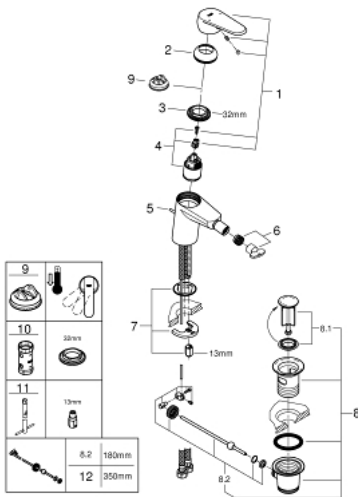

33 244 002 EURODISC COSMOPOLITAN SINGLE-LEVER BIDET MIXER S-SIZE

PRODUCT DESCRIPTION

- Colour: chrome
- metal lever
- single hole installation
- GROHE SilkMove 35 mm ceramic cartridge
- adjustable flow rate limiter
- adjustable minimum flow rate approx. 2.5 l/min
- GROHE LongLife finish
- GROHE EcoJoy - less water, perfect flow
- maximum flow rate (at 3 bar): 5 l/min
- GROHE FastFixation installation system with centering support
- ball-joint mousseur
- pop-up waste set 1 1/4"
- flexible connection hoses
- minimum pressure 1,0 bar
- optional temperature limiter ref. no. 46 375
- noise classification 1 in accordance with DIN4109

33 244 002 EURODISC COSMOPOLITAN SINGLE-LEVER BIDET MIXER S-SIZE

SPARE PARTS, March 2010 – now

- 1: Lever (Spare part-nr. 46738000)
 - 2: Shield (Spare part-nr. 46492000)
 - 3: Screw coupling (Spare part-nr. 46460000)
 - 4: Cartridge (Spare part-nr. 46374000)
 - 5: Pop-up rod (Spare part-nr. 46739000)
 - 6: Mousseur (Spare part-nr. 13998000)
 - 7: Shank mounting kit (Spare part-nr. 46645000)
 - 8: Pop-up waste set 1 1/4" (Spare part-nr. 28910000)
 - 8.1: Plug (Spare part-nr. 07182000)
 - 8.2: Eccentric rod (Spare part-nr. 07052000)
 - 9: Temperature limiter (Spare part-nr. 46375000)*
 - 10: Socket spanner (Spare part-nr. 19332000)*
 - 11: Mounting wrench (Spare part-nr. 19017000)*
 - 12: Eccentric rod (Spare part-nr. 07341000)*
- * Optional accessories