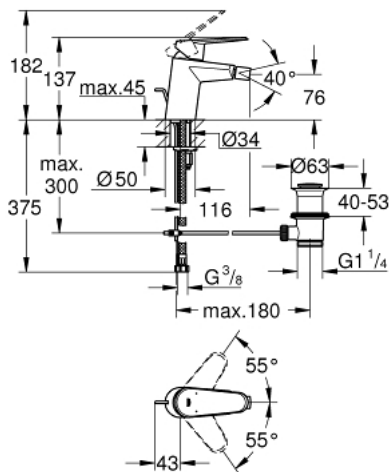

## 33 244 002 EURODISC COSMOPOLITAN SINGLE-LEVER BIDET MIXER 1/2" S-SIZE

### PRODUCT DESCRIPTION

- Colour: chrome
- metal lever
- single hole installation
- GROHE SilkMove 35 mm ceramic cartridge
- adjustable flow rate limiter
- adjustable minimum flow rate approx. 2.5 l/min
- GROHE LongLife finish
- GROHE EcoJoy - Less water, perfect flow
- maximum flow rate (at 3 bar): 5 l/min
- GROHE FastFixation installation system with centering support
- ball-joint mousseur
- pop-up waste set 1 1/4"
- flexible connection hoses
- min. recommended pressure 1.0 bar
- optional temperature limiter ref. no. 46 375
- noise classification I in accordance with DIN 4109

### SPARE PARTS, 3月 2010 – now

- 1: Lever (Spare part-nr. 46738000)
  - 2: Cap (Spare part-nr. 46492000)
  - 3: Screw coupling (Spare part-nr. 46460000)
  - 4: Cartridge (Spare part-nr. 46374000)
  - 5: Pop-up rod (Spare part-nr. 46739000)
  - 6: Mousseur (Spare part-nr. 13998000)
  - 7: Shank mounting kit (Spare part-nr. 46645000)
  - 8: Waste set 1 1/4" (Spare part-nr. 28910000)
  - 8.1: Plug (Spare part-nr. 07182000)
  - 8.2: Eccentric rod (Spare part-nr. 07052000)
  - 9: Temperature limiter (Spare part-nr. 46375000)\*
  - 10: Socket spanner (Spare part-nr. 19332000)\*
  - 11: Mounting wrench (Spare part-nr. 19017000)\*
  - 12: Eccentric rod (Spare part-nr. 07341000)\*
- \* Optional accessories