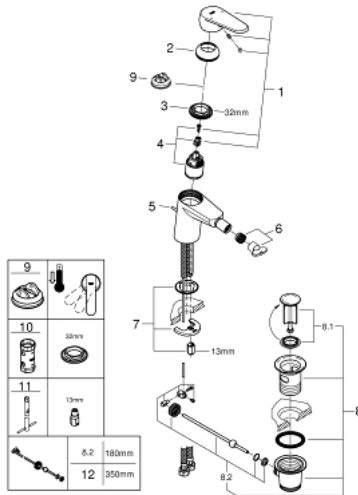

## 33 244 002 EURODISC COSMOPOLITAN SINGLE-LEVER BIDET MIXER 1/2" S-SIZE

### PRODUCT DESCRIPTION

- Colour: chrome
- metal lever
- single hole installation
- GROHE SilkMove 35 mm ceramic cartridge
- adjustable flow rate limiter
- adjustable minimum flow rate approx. 2.5 l/min
- GROHE LongLife finish
- GROHE EcoJoy - Less water, perfect flow
- maximum flow rate (at 3 bar): 5 l/min
- GROHE FastFixation installation system with centering support
- ball-joint mousseur
- pop-up waste set 1 1/4"
- flexible connection hoses
- min. recommended pressure 1.0 bar
- optional temperature limiter ref. no. 46 375
- noise classification I in accordance with DIN 4109

### SPARE PARTS, 3月 2010 – now

- 1: Lever (Spare part-nr. 46738000)
  - 2: Cap (Spare part-nr. 46492000)
  - 3: Screw coupling (Spare part-nr. 46460000)
  - 4: Cartridge (Spare part-nr. 46374000)
  - 5: Pop-up rod (Spare part-nr. 46739000)
  - 6: Mousseur (Spare part-nr. 13998000)
  - 7: Shank mounting kit (Spare part-nr. 46645000)
  - 8: Waste set 1 1/4" (Spare part-nr. 28910000)
  - 8.1: Plug (Spare part-nr. 07182000)
  - 8.2: Eccentric rod (Spare part-nr. 07052000)
  - 9: Temperature limiter (Spare part-nr. 46375000)\*
  - 10: Socket spanner (Spare part-nr. 19332000)\*
  - 11: Mounting wrench (Spare part-nr. 19017000)\*
  - 12: Eccentric rod (Spare part-nr. 07341000)\*
- \* Optional accessories