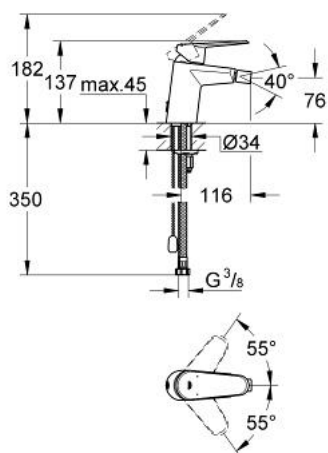

## 33 245 002 EURODISC COSMOPOLITAN SINGLE-LEVER BIDET MIXER S-SIZE

### PRODUCT DESCRIPTION

- Colour: chrome
- single hole installation
- metal lever
- GROHE SilkMove 35 mm ceramic cartridge
- GROHE LongLife finish
- adjustable flow rate limiter
- adjustable minimum flow rate approx. 2.5 l/min
- ball-joint mousseur
- retractable chain
- flexible connection hoses
- GROHE FastFixation installation system with centering support
- optional temperature limiter ref. no. 46 375
- noise classification 1 in accordance with DIN4109

### SPARE PARTS, March 2010 – now

- 1: Lever (Spare part-nr. 46738000)
- 2: Shield (Spare part-nr. 46492000)
- 3: Screw coupling (Spare part-nr. 46460000)
- 4: Cartridge (Spare part-nr. 46374000)
- 5: Chain support (Spare part-nr. 06815000)
- 6: Mousseur (Spare part-nr. 13998000)
- 7: Shank mounting kit (Spare part-nr. 46645000)
- 8: Temperature limiter (Spare part-nr. 46375000)\*
- 9: Socket spanner (Spare part-nr. 19332000)\*
- 10: Mounting wrench (Spare part-nr. 19017000)\*