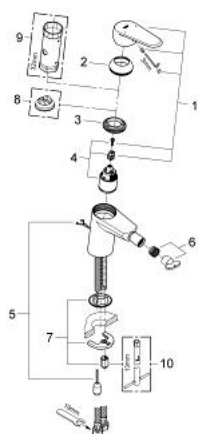

## 33 245 002 EURODISC COSMOPOLITAN SINGLE-LEVER BIDET MIXER S-SIZE

### PRODUCT DESCRIPTION

- Colour: chrome
- single hole installation
- metal lever
- GROHE SilkMove 35 mm ceramic cartridge
- GROHE LongLife finish
- adjustable flow rate limiter
- adjustable minimum flow rate approx. 2.5 l/min
- ball-joint mousseur
- retractable chain
- flexible connection hoses
- GROHE FastFixation installation system with centering support
- optional temperature limiter ref. no. 46 375
- noise classification 1 in accordance with DIN4109

### SPARE PARTS, March 2010 – now

- 1: Lever (Spare part-nr. 46738000)
- 2: Shield (Spare part-nr. 46492000)
- 3: Screw coupling (Spare part-nr. 46460000)
- 4: Cartridge (Spare part-nr. 46374000)
- 5: Chain support (Spare part-nr. 06815000)
- 6: Mousseur (Spare part-nr. 13998000)
- 7: Shank mounting kit (Spare part-nr. 46645000)
- 8: Temperature limiter (Spare part-nr. 46375000)\*
- 9: Socket spanner (Spare part-nr. 19332000)\*
- 10: Mounting wrench (Spare part-nr. 19017000)\*