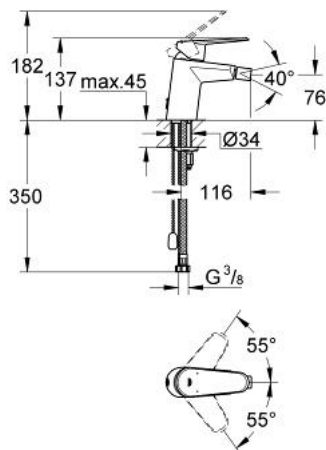

## 33 245 002 EURODISC COSMOPOLITAN SINGLE-LEVER BIDET MIXER 1/2" S-SIZE

### PRODUCT DESCRIPTION

- Colour: chrome
- single hole installation
- metal lever
- GROHE SilkMove 35 mm ceramic cartridge
- GROHE LongLife finish
- adjustable flow rate limiter
- adjustable minimum flow rate approx. 2.5 l/min
- ball-joint mousseur
- retractable chain
- flexible connection hoses
- GROHE FastFixation installation system with centering support
- optional temperature limiter ref. no. 46 375
- noise classification I in accordance with DIN 4109

### SPARE PARTS, 3月 2010 – now

- 1: Lever (Spare part-nr. 46738000)
- 2: Cap (Spare part-nr. 46492000)
- 3: Screw coupling (Spare part-nr. 46460000)
- 4: Cartridge (Spare part-nr. 46374000)
- 5: Chain (Spare part-nr. 06815000)
- 6: Mousseur (Spare part-nr. 13998000)
- 7: Shank mounting kit (Spare part-nr. 46645000)
- 8: Temperature limiter (Spare part-nr. 46375000)\*
- 9: Socket spanner (Spare part-nr. 19332000)\*
- 10: Mounting wrench (Spare part-nr. 19017000)\*