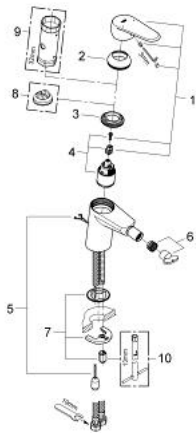

## 33 245 002 EURODISC COSMOPOLITAN SINGLE-LEVER BIDET MIXER 1/2" S-SIZE

### PRODUCT DESCRIPTION

- Colour: chrome
- single hole installation
- metal lever
- GROHE SilkMove 35 mm ceramic cartridge
- GROHE LongLife finish
- adjustable flow rate limiter
- adjustable minimum flow rate approx. 2.5 l/min
- ball-joint mousseur
- retractable chain
- flexible connection hoses
- GROHE FastFixation installation system with centering support
- optional temperature limiter ref. no. 46 375
- noise classification I in accordance with DIN 4109

### SPARE PARTS, 3月 2010 – now

- 1: Lever (Spare part-nr. 46738000)
- 2: Cap (Spare part-nr. 46492000)
- 3: Screw coupling (Spare part-nr. 46460000)
- 4: Cartridge (Spare part-nr. 46374000)
- 5: Chain (Spare part-nr. 06815000)
- 6: Mousseur (Spare part-nr. 13998000)
- 7: Shank mounting kit (Spare part-nr. 46645000)
- 8: Temperature limiter (Spare part-nr. 46375000)\*
- 9: Socket spanner (Spare part-nr. 19332000)\*
- 10: Mounting wrench (Spare part-nr. 19017000)\*