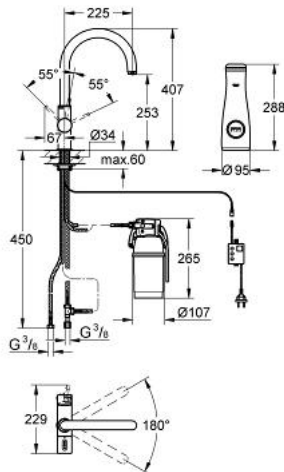

33 249 000 GROHE BLUE PURE STARTER KIT

PRODUCT DESCRIPTION

- Colour: chrome
- consists of:
 - Single-lever sink mixer with filter function
 - single hole installation
 - C-spout
 - separate handle for filtered water
 - headpart 1/2"
 - GROHE SilkMove 35 mm ceramic cartridge
 - adjustable flow rate limiter
 - GROHE LongLife finish
 - swivelling tubular spout
 - swivel area 180°
 - separate inner water ways
 - flexible connection hoses
 - type of protection IP 55
 - CE approved
 - Main switching power supply 100 - 240 V AC 50/60 Hz with safety extra-low voltage (SELV) 6 V DC to filter change display unit
 - adjustable for 600 litre, 1500 litre or 3000 litre filter cartridges
 - GROHE Blue 600 l filter
 - GROHE Blue size S filter, filter head with flexible adjustment
 - GROHE Blue carafe
 - noise classification 1 in accordance with DIN4109

33 249 000 GROHE BLUE PURE STARTER KIT

SPARE PARTS, August 2012 – now

- 1: Handle (Spare part-nr. 46652000)
- 1.1: Repl. kit f.handle fastening (Spare part-nr. 0538600M)
- 2: Headpart (Spare part-nr. 64368000)
- 2.1: O-ring $\varnothing 18.2 \times \varnothing 1.7$ (Spare part-nr. 0392400M)
- 3: Screw coupling (Spare part-nr. 46460000)
- 4: Shield (Spare part-nr. 46116000)
- 5: Lever (Spare part-nr. 46653000)
- 6: Cartridge (Spare part-nr. 46374000)
- 7: Mousseur (Spare part-nr. 64374000)
- 8: Shank mounting kit (Spare part-nr. 46249000)
- 9: filter head (Spare part-nr. 64508000)
- 10: Filter (Spare part-nr. 40404000)
- 11: Control unit (Spare part-nr. 64510000)
- 12: Original WAS T-piece 3/8" (Spare part-nr. 41007000)
- 13: Glass carafe (Spare part-nr. 40405000)*
- 14: Filter (Spare part-nr. 40430000)*
- 15: Filter (Spare part-nr. 40412000)*
- 16: Shorter mixed water lever (Spare part-nr. 40621000)*
- 17: Mounting wrench (Spare part-nr. 19017000)*