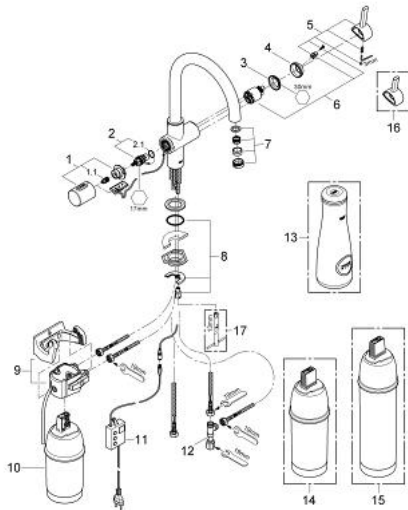

33 249 000 GROHE BLUE PURE STARTER KIT

PRODUCT DESCRIPTION

- Colour: chrome
- consists of:
 - Single-lever sink mixer with filter function
 - single hole installation
 - C-spout
 - separate handle for filtered water
 - headpart 1/2"
 - GROHE SilkMove 35 mm ceramic cartridge
 - adjustable flow rate limiter
 - GROHE LongLife finish
 - swivelling tubular spout
 - swivel area 180°
 - separate inner water ways
 - flexible connection hoses
 - type of protection IP 55
 - CE approved
 - Main switching power supply 100 - 240 V AC 50/60 Hz with safety extra-low voltage (SELV) 6 V DC to filter change display unit
 - adjustable for 600 litre, 1500 litre or 3000 litre filter cartridges
 - GROHE Blue 600 l filter
 - GROHE Blue size S filter, filter head with flexible adjustment
 - GROHE Blue carafe
 - noise classification 1 in accordance with DIN4109

33 249 000 GROHE BLUE PURE STARTER KIT

SPARE PARTS, August 2012 – now

- 1: Handle (Spare part-nr. 46652000)
- 1.1: Repl. kit f.handle fastening (Spare part-nr. 0538600M)
- 2: Headpart (Spare part-nr. 64368000)
- 2.1: O-ring $\varnothing 18.2 \times \varnothing 1.7$ (Spare part-nr. 0392400M)
- 3: Screw coupling (Spare part-nr. 46460000)
- 4: Shield (Spare part-nr. 46116000)
- 5: Lever (Spare part-nr. 46653000)
- 6: Cartridge (Spare part-nr. 46374000)
- 7: Mousseur (Spare part-nr. 64374000)
- 8: Shank mounting kit (Spare part-nr. 46249000)
- 9: filter head (Spare part-nr. 64508000)
- 10: Filter (Spare part-nr. 40404000)
- 11: Control unit (Spare part-nr. 64510000)
- 12: Original WAS T-piece 3/8" (Spare part-nr. 41007000)
- 13: Glass carafe (Spare part-nr. 40405000)*
- 14: Filter (Spare part-nr. 40430000)*
- 15: Filter (Spare part-nr. 40412000)*
- 16: Shorter mixed water lever (Spare part-nr. 40621000)*
- 17: Mounting wrench (Spare part-nr. 19017000)*