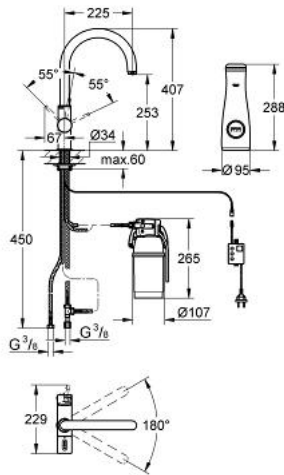

33 249 000 GROHE BLUE PURE STARTER KIT

PRODUCT DESCRIPTION

- Colour: chrome
- consisting of:
 - GROHE Blue single-lever sink mixer with filter function
 - single hole installation
 - C-spout
 - separate handle for filtered water
 - headpart 1/2"
 - GROHE SilkMove 35 mm ceramic cartridge
 - adjustable flow rate limiter
 - GROHE LongLife finish
 - swivel tubular spout
 - swivel area 180°
 - separate inner water ways for filtered and non-filtered water
 - flexible connection hoses
 - type of protection IP 55
 - CE approved
 - main switching power supply 100 - 240 V AC 50/60 Hz with safety extra-low voltage (SELV) 6 V DC to filter change display unit
 - adjustable for 600 litre, 1500 litre or 3000 litre filter cartridges
 - GROHE Blue 600 l filter
 - GROHE Blue size S filter, filter head with flexible adjustment
 - GROHE Blue carafe
 - noise classification I in accordance with DIN 4109