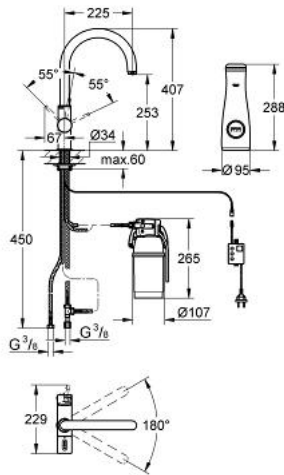

33 249 DC0 GROHE BLUE PURE STARTER KIT

PRODUCT DESCRIPTION

- Colour: Supersteel
- consists of:
 - Single-lever sink mixer with filter function
 - single hole installation
 - C-spout
 - separate handle for filtered water
 - headpart 1/2"
 - GROHE SilkMove 35 mm ceramic cartridge
 - adjustable flow rate limiter
 - GROHE LongLife finish
 - swivelling tubular spout
 - swivel area 180°
 - separate inner water ways
 - flexible connection hoses
 - type of protection IP 55
 - CE approved
 - Main switching power supply 100 - 240 V AC 50/60 Hz with safety extra-low voltage (SELV) 6 V DC to filter change display unit
 - adjustable for 600 litre, 1500 litre or 3000 litre filter cartridges
 - GROHE Blue 600 l filter
 - GROHE Blue size S filter, filter head with flexible adjustment
 - GROHE Blue carafe
 - noise classification 1 in accordance with DIN4109

33 249 DC0 GROHE BLUE PURE STARTER KIT

SPARE PARTS, August 2012 – now

- 1: Handle (Spare part-nr. 46652DC0)
- 1.1: Repl. kit f.handle fastening (Spare part-nr. 0538600M)
- 2: Headpart (Spare part-nr. 64368000)
- 2.1: O-ring $\varnothing 18.2 \times \varnothing 1.7$ (Spare part-nr. 0392400M)
- 3: Screw coupling (Spare part-nr. 46460000)
- 4: Shield (Spare part-nr. 46116DC0)
- 5: Lever (Spare part-nr. 46653DC0)
- 6: Cartridge (Spare part-nr. 46374000)
- 7: Mousseur (Spare part-nr. 64374DC0)
- 8: Shank mounting kit (Spare part-nr. 46249000)
- 9: filter head (Spare part-nr. 64508000)
- 10: Filter (Spare part-nr. 40404000)
- 11: Control unit (Spare part-nr. 64510000)
- 12: Original WAS T-piece 3/8" (Spare part-nr. 41007000)
- 13: Glass carafe (Spare part-nr. 40405000)*
- 14: Filter (Spare part-nr. 40430000)*
- 15: Filter (Spare part-nr. 40412000)*
- 16: Shorter mixed water lever (Spare part-nr. 40621DC0)*
- 17: Mounting wrench (Spare part-nr. 19017000)*