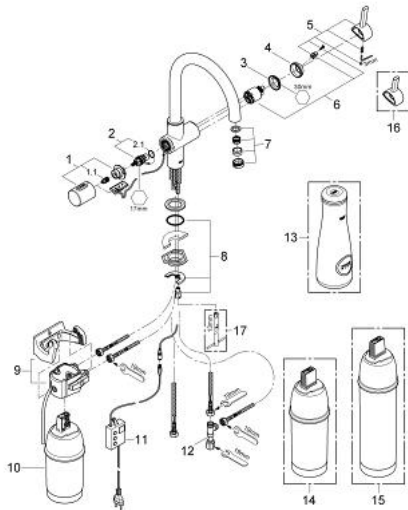

33 249 DC0 GROHE BLUE PURE STARTER KIT

PRODUCT DESCRIPTION

- Colour: Supersteel
- consists of:
 - Single-lever sink mixer with filter function
 - single hole installation
 - C-spout
 - separate handle for filtered water
 - headpart 1/2"
 - GROHE SilkMove 35 mm ceramic cartridge
 - adjustable flow rate limiter
 - GROHE LongLife finish
 - swivelling tubular spout
 - swivel area 180°
 - separate inner water ways
 - flexible connection hoses
 - type of protection IP 55
 - CE approved
 - Main switching power supply 100 - 240 V AC 50/60 Hz with safety extra-low voltage (SELV) 6 V DC to filter change display unit
 - adjustable for 600 litre, 1500 litre or 3000 litre filter cartridges
 - GROHE Blue 600 l filter
 - GROHE Blue size S filter, filter head with flexible adjustment
 - GROHE Blue carafe
 - noise classification 1 in accordance with DIN4109

33 249 DC0 GROHE BLUE PURE STARTER KIT

SPARE PARTS, August 2012 – now

- 1: Handle (Spare part-nr. 46652DC0)
- 1.1: Repl. kit f.handle fastening (Spare part-nr. 0538600M)
- 2: Headpart (Spare part-nr. 64368000)
- 2.1: O-ring $\varnothing 18.2 \times \varnothing 1.7$ (Spare part-nr. 0392400M)
- 3: Screw coupling (Spare part-nr. 46460000)
- 4: Shield (Spare part-nr. 46116DC0)
- 5: Lever (Spare part-nr. 46653DC0)
- 6: Cartridge (Spare part-nr. 46374000)
- 7: Mousseur (Spare part-nr. 64374DC0)
- 8: Shank mounting kit (Spare part-nr. 46249000)
- 9: filter head (Spare part-nr. 64508000)
- 10: Filter (Spare part-nr. 40404000)
- 11: Control unit (Spare part-nr. 64510000)
- 12: Original WAS T-piece 3/8" (Spare part-nr. 41007000)
- 13: Glass carafe (Spare part-nr. 40405000)*
- 14: Filter (Spare part-nr. 40430000)*
- 15: Filter (Spare part-nr. 40412000)*
- 16: Shorter mixed water lever (Spare part-nr. 40621DC0)*
- 17: Mounting wrench (Spare part-nr. 19017000)*