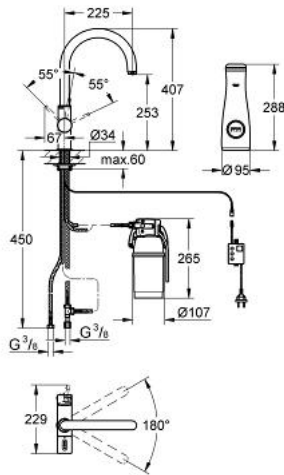

33 249 DC0 GROHE BLUE PURE STARTER KIT

PRODUCT DESCRIPTION

- Colour: supersteel
- consisting of:
 - GROHE Blue single-lever sink mixer with filter function
 - single hole installation
 - C-spout
 - separate handle for filtered water
 - headpart 1/2"
 - GROHE SilkMove 35 mm ceramic cartridge
 - adjustable flow rate limiter
 - GROHE LongLife finish
 - swivel tubular spout
 - swivel area 180°
 - separate inner water ways for filtered and non-filtered water
 - flexible connection hoses
 - type of protection IP 55
 - CE approved
 - main switching power supply 100 - 240 V AC 50/60 Hz with safety extra-low voltage (SELV) 6 V DC to filter change display unit
 - adjustable for 600 litre, 1500 litre or 3000 litre filter cartridges
 - GROHE Blue 600 l filter
 - GROHE Blue size S filter, filter head with flexible adjustment
 - GROHE Blue carafe
 - noise classification I in accordance with DIN 4109

33 249 DC0 GROHE BLUE PURE STARTER KIT

SPARE PARTS, 8月 2012 – now

- 1: Handle (Spare part-nr. 46652DC0)
- 1.1: Snap insert (Spare part-nr. 0538600M)
- 2: Headpart (Spare part-nr. 64368000)
- 2.1: O-ring Ø 18.2 x Ø 1.7 (Spare part-nr. 0392400M)
- 3: Screw coupling (Spare part-nr. 46460000)
- 4: Cap (Spare part-nr. 46116DC0)
- 5: Lever (Spare part-nr. 46653DC0)
- 6: Cartridge (Spare part-nr. 46374000)
- 7: Mousseur (Spare part-nr. 64374DC0)
- 8: Shank mounting kit (Spare part-nr. 46249000)
- 9: Filter head (Spare part-nr. 64508000)
- 10: Filter (Spare part-nr. 40404000)
- 11: Control unit (Spare part-nr. 64510000)
- 12: Original WAS® T-piece 3/8" (Spare part-nr. 41007000)
- 13: Glass carafe (Spare part-nr. 40405000)*
- 14: Filter (Spare part-nr. 40430000)*
- 15: Filter (Spare part-nr. 40412000)*
- 16: Shorter mixed water lever (Spare part-nr. 40621DC0)*
- 17: Mounting wrench (Spare part-nr. 19017000)*