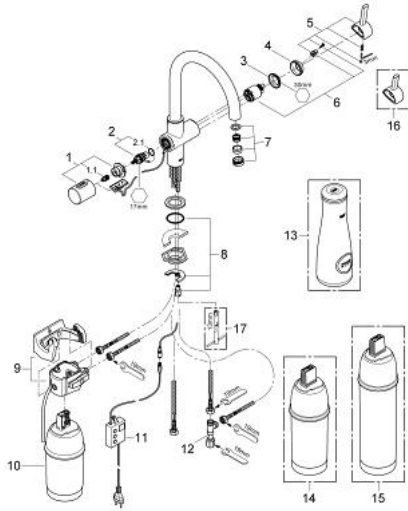

33 249 DC0 GROHE BLUE PURE STARTER KIT

PRODUCT DESCRIPTION

- Colour: supersteel
- consisting of:
 - GROHE Blue single-lever sink mixer with filter function
 - single hole installation
 - C-spout
 - separate handle for filtered water
 - headpart 1/2"
 - GROHE SilkMove 35 mm ceramic cartridge
 - adjustable flow rate limiter
 - GROHE LongLife finish
 - swivel tubular spout
 - swivel area 180°
 - separate inner water ways for filtered and non-filtered water
 - flexible connection hoses
 - type of protection IP 55
 - CE approved
 - main switching power supply 100 - 240 V AC 50/60 Hz with safety extra-low voltage (SELV) 6 V DC to filter change display unit
 - adjustable for 600 litre, 1500 litre or 3000 litre filter cartridges
 - GROHE Blue 600 l filter
 - GROHE Blue size S filter, filter head with flexible adjustment
 - GROHE Blue carafe
 - noise classification I in accordance with DIN 4109

33 249 DC0 GROHE BLUE PURE STARTER KIT

SPARE PARTS, 8月 2012 – now

- 1: Handle (Spare part-nr. 46652DC0)
- 1.1: Snap insert (Spare part-nr. 0538600M)
- 2: Headpart (Spare part-nr. 64368000)
- 2.1: O-ring Ø 18.2 x Ø 1.7 (Spare part-nr. 0392400M)
- 3: Screw coupling (Spare part-nr. 46460000)
- 4: Cap (Spare part-nr. 46116DC0)
- 5: Lever (Spare part-nr. 46653DC0)
- 6: Cartridge (Spare part-nr. 46374000)
- 7: Mousseur (Spare part-nr. 64374DC0)
- 8: Shank mounting kit (Spare part-nr. 46249000)
- 9: Filter head (Spare part-nr. 64508000)
- 10: Filter (Spare part-nr. 40404000)
- 11: Control unit (Spare part-nr. 64510000)
- 12: Original WAS® T-piece 3/8" (Spare part-nr. 41007000)
- 13: Glass carafe (Spare part-nr. 40405000)*
- 14: Filter (Spare part-nr. 40430000)*
- 15: Filter (Spare part-nr. 40412000)*
- 16: Shorter mixed water lever (Spare part-nr. 40621DC0)*
- 17: Mounting wrench (Spare part-nr. 19017000)*