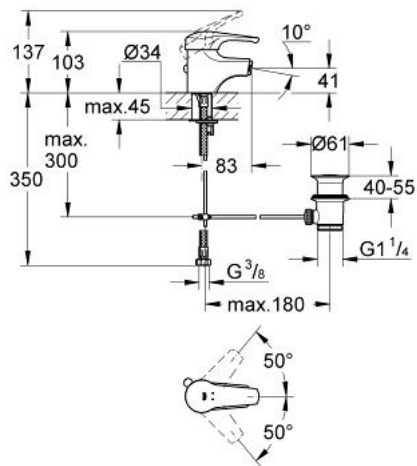

33 268 000 EUROSMART SINGLE-LEVER BIDET MIXER

PRODUCT DESCRIPTION

- Colour: chrome
- single hole installation
- Solitan-lever
- GROHE SilkMove 35 mm ceramic cartridge
- adjustable flow rate limiter
- fixed Mousseur
- pop-up waste set 1 1/4"
- metal
- flexible connection hoses
- rapid-installation-system
- optional temperature limiter ref. no. 46 375
- GROHE LongLife finish

33 268 000 EUROSMART SINGLE-LEVER BIDET MIXER

SPARE PARTS, January 2002 – now

- 1: Lever (Spare part-nr. 46437000)
- 1.1: Fixing set (Spare part-nr. 46335000)
- 2: Shield (Spare part-nr. 46436000)
- 3: Screw coupling (Spare part-nr. 46460000)
- 4: Cartridge (Spare part-nr. 46374000)
- 5: Pop-up rod (Spare part-nr. 06329000)
- 6: Mousseur (Spare part-nr. 13929000)
- 6.1: Repl. kit f. Mousseur M22x1 and M24x1 (Spare part-nr. 45002000)
- 7: Shank mounting kit (Spare part-nr. 46438000)
- 8: Pop-up waste set 1 1/4" (Spare part-nr. 28910000)
- 8.1: Plug (Spare part-nr. 07182000)
- 8.2: Eccentric rod (Spare part-nr. 07052000)
- 9: Temperature limiter (Spare part-nr. 46375000)*