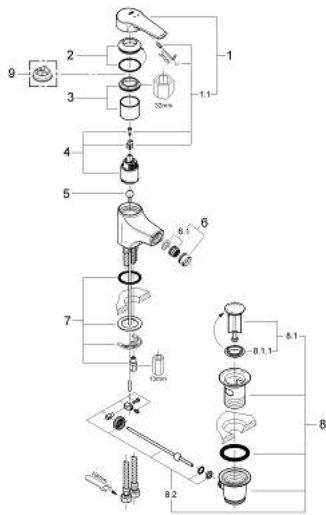

33 268 000 EUROSMART SINGLE-LEVER BIDET MIXER

PRODUCT DESCRIPTION

- Colour: chrome
- single hole installation
- Solitan-lever
- GROHE SilkMove 35 mm ceramic cartridge
- adjustable flow rate limiter
- fixed Mousseur
- pop-up waste set 1 1/4"
- metal
- flexible connection hoses
- rapid-installation-system
- optional temperature limiter ref. no. 46 375
- GROHE LongLife finish

33 268 000 EUROSMART SINGLE-LEVER BIDET MIXER

SPARE PARTS, January 2002 – now

- 1: Lever (Spare part-nr. 46437000)
- 1.1: Fixing set (Spare part-nr. 46335000)
- 2: Shield (Spare part-nr. 46436000)
- 3: Screw coupling (Spare part-nr. 46460000)
- 4: Cartridge (Spare part-nr. 46374000)
- 5: Pop-up rod (Spare part-nr. 06329000)
- 6: Mousseur (Spare part-nr. 13929000)
- 6.1: Repl. kit f. Mousseur M22x1 and M24x1 (Spare part-nr. 45002000)
- 7: Shank mounting kit (Spare part-nr. 46438000)
- 8: Pop-up waste set 1 1/4" (Spare part-nr. 28910000)
- 8.1: Plug (Spare part-nr. 07182000)
- 8.2: Eccentric rod (Spare part-nr. 07052000)
- 9: Temperature limiter (Spare part-nr. 46375000)*