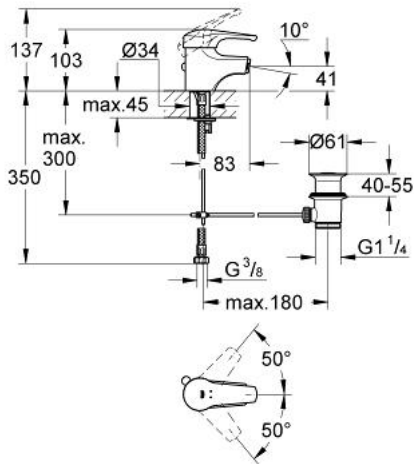

33 268 000 EUROSMART SINGLE-LEVER BIDET MIXER 1/2"

PRODUCT DESCRIPTION

- Colour: chrome
- single hole installation
- Solitan lever
- GROHE SilkMove 35 mm ceramic cartridge
- adjustable flow rate limiter
- non swivel mousseur
- pop-up waste set 1 1/4"
- metal
- flexible connection hoses
- rapid installation system
- optional temperature limiter ref. no. 46 375
- GROHE LongLife finish

33 268 000 EUROSMART SINGLE-LEVER BIDET MIXER 1/2"

SPARE PARTS, 1月 2002 – now

1: Lever (Spare part-nr. 46437000)

1.1: Fixing set (Spare part-nr. 46335000)

2: Cap (Spare part-nr. 46436000)

3: Screw coupling (Spare part-nr. 46460000)

4: Cartridge (Spare part-nr. 46374000)

5: Pop-up rod (Spare part-nr. 06329000)

6: Mousseur (Spare part-nr. 13929000)

6.1: Replacement flow control M22x1 and M24x1 (Spare part-nr. 45002000)

7: Shank mounting kit (Spare part-nr. 46438000)

8: Waste set 1 1/4" (Spare part-nr. 28910000)

8.1: Plug (Spare part-nr. 07182000)

8.2: Eccentric rod (Spare part-nr. 07052000)

9: Temperature limiter (Spare part-nr. 46375000)*

* Optional accessories