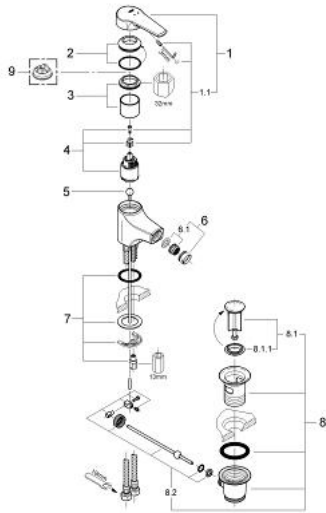

33 268 000 EUROSMART SINGLE-LEVER BIDET MIXER 1/2"

PRODUCT DESCRIPTION

- Colour: chrome
- single hole installation
- Solitan lever
- GROHE SilkMove 35 mm ceramic cartridge
- adjustable flow rate limiter
- non swivel mousseur
- pop-up waste set 1 1/4"
- metal
- flexible connection hoses
- rapid installation system
- optional temperature limiter ref. no. 46 375
- GROHE LongLife finish

33 268 000 EUROSMART SINGLE-LEVER BIDET MIXER 1/2"

SPARE PARTS, 1月 2002 – now

1: Lever (Spare part-nr. 46437000)

1.1: Fixing set (Spare part-nr. 46335000)

2: Cap (Spare part-nr. 46436000)

3: Screw coupling (Spare part-nr. 46460000)

4: Cartridge (Spare part-nr. 46374000)

5: Pop-up rod (Spare part-nr. 06329000)

6: Mousseur (Spare part-nr. 13929000)

6.1: Replacement flow control M22x1 and M24x1 (Spare part-nr. 45002000)

7: Shank mounting kit (Spare part-nr. 46438000)

8: Waste set 1 1/4" (Spare part-nr. 28910000)

8.1: Plug (Spare part-nr. 07182000)

8.2: Eccentric rod (Spare part-nr. 07052000)

9: Temperature limiter (Spare part-nr. 46375000)*

* Optional accessories