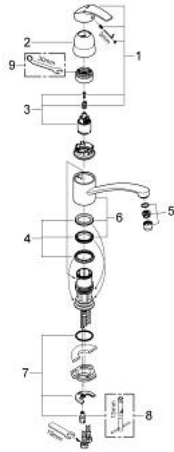

33 281 001 **EUROSMART SINGLE-LEVER SINK MIXER 1/2"**

PRODUCT DESCRIPTION

- Colour: chrome
- single hole installation
- GROHE SilkMove 35 mm ceramic cartridge
- GROHE LongLife finish
- adjustable flow rate limiter
- swivelling tubular spout
- swivel area 140°
- mousseur
- flexible connection hoses
- rapid-installation-system

33 281 001 EUROSMART SINGLE-LEVER SINK MIXER 1/2"

SPARE PARTS, May 2012 – now

- 1: Lever (Spare part-nr. 46561000)
- 2: Shield (Spare part-nr. 46608000)
- 3: Cartridge (Spare part-nr. 46374000)
- 4: Repl. kit f. seal (Spare part-nr. 46429SA0)
- 5: Mousseur (Spare part-nr. 13928000)
- 6: Spout (Spare part-nr. 13205000)
- 7: Shank mounting kit (Spare part-nr. 46249000)
- 8: Mounting wrench (Spare part-nr. 19017000)*
- 9: Special spanner (Spare part-nr. 19377000)*