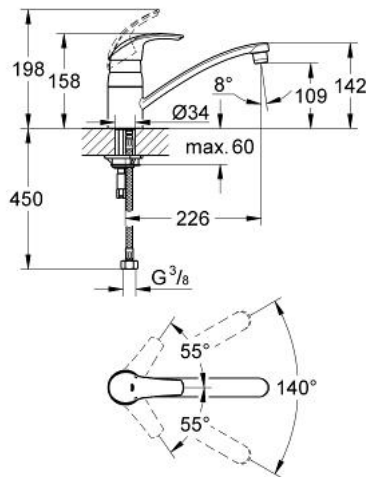

33 281 001 **EUROSMART SINGLE-LEVER SINK MIXER 1/2"**

PRODUCT DESCRIPTION

- Colour: chrome
- single hole installation
- GROHE SilkMove 35 mm ceramic cartridge
- GROHE LongLife finish
- adjustable flow rate limiter
- swivelling tubular spout
- swivel area 140°
- mousseur
- flexible connection hoses
- rapid-installation-system

33 281 001 EUROSMART SINGLE-LEVER SINK MIXER 1/2"

SPARE PARTS, May 2012 – now

- 1: Lever (Spare part-nr. 46561000)
- 2: Shield (Spare part-nr. 46608000)
- 3: Cartridge (Spare part-nr. 46374000)
- 4: Repl. kit f. seal (Spare part-nr. 46429SA0)
- 5: Mousseur (Spare part-nr. 13928000)
- 6: Spout (Spare part-nr. 13205000)
- 7: Shank mounting kit (Spare part-nr. 46249000)
- 8: Mounting wrench (Spare part-nr. 19017000)*
- 9: Special spanner (Spare part-nr. 19377000)*