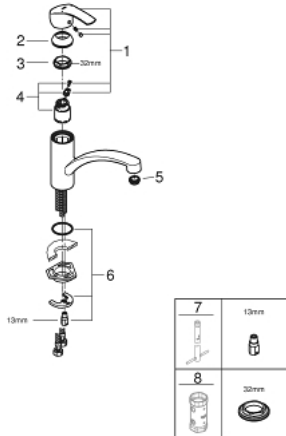

33 281 20E EUROSMART SINGLE-LEVER SINK MIXER 1/2"

PRODUCT DESCRIPTION

- Colour: chrome
- low spout
- single hole installation
- GROHE LongLife finish
- GROHE SilkMove 35 mm ceramic cartridge
- Easy Release Aerator for tool free replacement
- adjustable flow rate limiter
- integrated temperature limiter
- swivelling cast spout
- swivel area 140°
- Protected Water Ways no contact of water with lead or nickel inside the tap
- flexible connection hoses
- rapid-installation-system
- maximum flow rate (at 3 bar): 5.7 l/min

33 281 20E EUROSMART SINGLE-LEVER SINK MIXER 1/2"

SPARE PARTS, October 2017 – now

- 1: Lever (Spare part-nr. 46897000)
- 2: Shield (Spare part-nr. 46492000)
- 3: Screw ring (Spare part-nr. 46815000)
- 4: Cartridge (Spare part-nr. 46374000)
- 5: Flow straightener (Spare part-nr. 48377000)
- 6: Shank mounting kit (Spare part-nr. 46249000)
- 7: Mounting wrench (Spare part-nr. 19017000)*
- 8: Socket spanner (Spare part-nr. 19332000)*