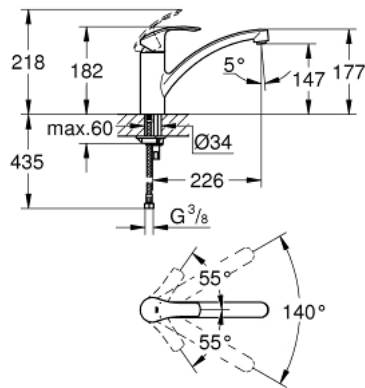

33 281 20E EUROSMART SINGLE-LEVER SINK MIXER 1/2"

PRODUCT DESCRIPTION

- Colour: chrome
- low spout
- single hole installation
- GROHE LongLife finish
- GROHE SilkMove 35 mm ceramic cartridge
- Easy Release Aerator for tool free replacement
- adjustable flow rate limiter
- integrated temperature limiter
- swivelling cast spout
- swivel area 140°
- Protected Water Ways no contact of water with lead or nickel inside the tap
- flexible connection hoses
- rapid-installation-system
- maximum flow rate (at 3 bar): 5.7 l/min

33 281 20E EUROSMART SINGLE-LEVER SINK MIXER 1/2"

SPARE PARTS, October 2017 – now

- 1: Lever (Spare part-nr. 46897000)
- 2: Shield (Spare part-nr. 46492000)
- 3: Screw ring (Spare part-nr. 46815000)
- 4: Cartridge (Spare part-nr. 46374000)
- 5: Flow straightener (Spare part-nr. 48377000)
- 6: Shank mounting kit (Spare part-nr. 46249000)
- 7: Mounting wrench (Spare part-nr. 19017000)*
- 8: Socket spanner (Spare part-nr. 19332000)*