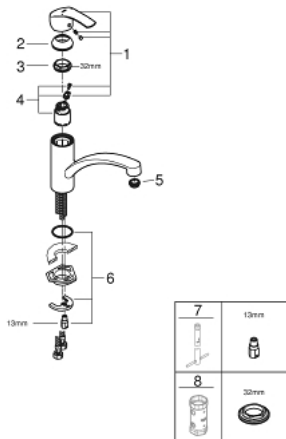

33 281 20E EUROSMART SINGLE-LEVER SINK MIXER 1/2"

PRODUCT DESCRIPTION

- Colour: chrome
- low spout
- single hole installation
- GROHE LongLife finish
- GROHE SilkMove 35 mm ceramic cartridge
- Easy Release Aerator for tool free replacement
- adjustable flow rate limiter
- integrated temperature limiter
- swivel cast spout
- swivel area 140°
- Protected Water Ways no contact of water with lead or nickel inside the tap
- flexible connection hoses
- rapid installation system
- maximum flow rate (at 3 bar): 5.7 l/min

33 281 20E EUROSMART SINGLE-LEVER SINK MIXER 1/2"

SPARE PARTS, 10月 2017 – now

- 1: Lever (Spare part-nr. 46897000)
 - 2: Cap (Spare part-nr. 46492000)
 - 3: Screw ring (Spare part-nr. 46815000)
 - 4: Cartridge (Spare part-nr. 46374000)
 - 5: Flow straightener (Spare part-nr. 48377000)
 - 6: Shank mounting kit (Spare part-nr. 46249000)
 - 7: Mounting wrench (Spare part-nr. 19017000)*
 - 8: Socket spanner (Spare part-nr. 19332000)*
- * Optional accessories