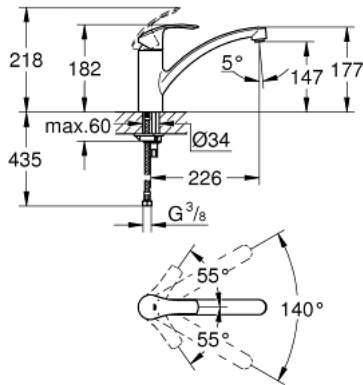

33 281 20E EUROSMART SINGLE-LEVER SINK MIXER 1/2"

PRODUCT DESCRIPTION

- Colour: chrome
- low spout
- single hole installation
- GROHE LongLife finish
- GROHE SilkMove 35 mm ceramic cartridge
- Easy Release Aerator for tool free replacement
- adjustable flow rate limiter
- integrated temperature limiter
- swivel cast spout
- swivel area 140°
- Protected Water Ways no contact of water with lead or nickel inside the tap
- flexible connection hoses
- rapid installation system
- maximum flow rate (at 3 bar): 5.7 l/min

33 281 20E EUROSMART SINGLE-LEVER SINK MIXER 1/2"

SPARE PARTS, 10月 2017 – now

- 1: Lever (Spare part-nr. 46897000)
 - 2: Cap (Spare part-nr. 46492000)
 - 3: Screw ring (Spare part-nr. 46815000)
 - 4: Cartridge (Spare part-nr. 46374000)
 - 5: Flow straightener (Spare part-nr. 48377000)
 - 6: Shank mounting kit (Spare part-nr. 46249000)
 - 7: Mounting wrench (Spare part-nr. 19017000)*
 - 8: Socket spanner (Spare part-nr. 19332000)*
- * Optional accessories