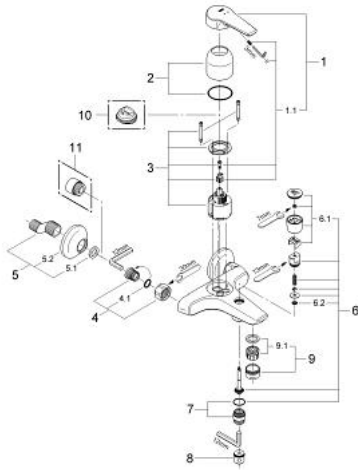

33 300 000 EUROSMART SINGLE-LEVER BATH/SHOWER MIXER

PRODUCT DESCRIPTION

- Colour: chrome
- wall mounted
- Solitan-lever
- GROHE SilkMove 46 mm ceramic cartridge
- adjustable flow rate limiter
- automatic diverter: bath/shower
- mousseur
- shower outlet 1/2"
- S-unions
- without shower set
- optional temperature limiter ref. no. 46 308
- GROHE LongLife finish

33 300 000 EUROSMART SINGLE-LEVER BATH/SHOWER MIXER

SPARE PARTS, January 1999 – now

- 1: Lever (Spare part-nr. 46437000)
- 1.1: Fixing set (Spare part-nr. 46335000)
- 2: Shield (Spare part-nr. 46243000)
- 3: Cartridge (Spare part-nr. 46048000)
- 4: Screw joint (Spare part-nr. 45044000)
- 4.1: Seal dia. 15x2 mm (Spare part-nr. 0311900M)
- 5: S-union (Spare part-nr. 12075000)
- 5.1: Ball seal dia. 9x6.8 mm (Spare part-nr. 0138600M)
- 5.2: Escutcheon (Spare part-nr. 0221000M)
- 6: Diverter (Spare part-nr. 46056000)
- 6.1: Diverter knob (Spare part-nr. 07526000)
- 6.2: O-ring $\varnothing 6 \times \varnothing 2$ (Spare part-nr. 0128300M)
- 6.2: O-ring $\varnothing 6 \times \varnothing 2$ (Spare part-nr. 0881100M)
- 7: Outlet nipple (Spare part-nr. 47355000)
- 8: Non-return valve (Spare part-nr. 08565000)
- 9: Mousseur (Spare part-nr. 13927000)
- 9.1: Repl.kit f.aerator M28x1 (Spare part-nr. 45029000)
- 10: Temperature limiter (Spare part-nr. 46308000)*
- 11: Extension 3/4", 20 mm (Spare part-nr. 0713000M)*