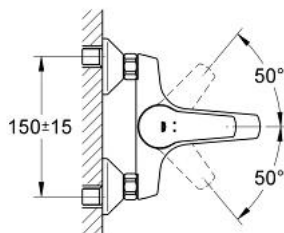

33 300 000 EUROSMART SINGLE-LEVER BATH/SHOWER MIXER

PRODUCT DESCRIPTION

- Colour: chrome
- wall mounted
- Solitan-lever
- GROHE SilkMove 46 mm ceramic cartridge
- adjustable flow rate limiter
- automatic diverter: bath/shower
- mousseur
- shower outlet 1/2"
- S-unions
- without shower set
- optional temperature limiter ref. no. 46 308
- GROHE LongLife finish

33 300 000 EUROSMART SINGLE-LEVER BATH/SHOWER MIXER

SPARE PARTS, January 1999 – now

- 1: Lever (Spare part-nr. 46437000)
- 1.1: Fixing set (Spare part-nr. 46335000)
- 2: Shield (Spare part-nr. 46243000)
- 3: Cartridge (Spare part-nr. 46048000)
- 4: Screw joint (Spare part-nr. 45044000)
- 4.1: Seal dia. 15x2 mm (Spare part-nr. 0311900M)
- 5: S-union (Spare part-nr. 12075000)
- 5.1: Ball seal dia. 9x6.8 mm (Spare part-nr. 0138600M)
- 5.2: Escutcheon (Spare part-nr. 0221000M)
- 6: Diverter (Spare part-nr. 46056000)
- 6.1: Diverter knob (Spare part-nr. 07526000)
- 6.2: O-ring $\varnothing 6 \times \varnothing 2$ (Spare part-nr. 0128300M)
- 6.2: O-ring $\varnothing 6 \times \varnothing 2$ (Spare part-nr. 0881100M)
- 7: Outlet nipple (Spare part-nr. 47355000)
- 8: Non-return valve (Spare part-nr. 08565000)
- 9: Mousseur (Spare part-nr. 13927000)
- 9.1: Repl.kit f.aerator M28x1 (Spare part-nr. 45029000)
- 10: Temperature limiter (Spare part-nr. 46308000)*
- 11: Extension 3/4", 20 mm (Spare part-nr. 0713000M)*