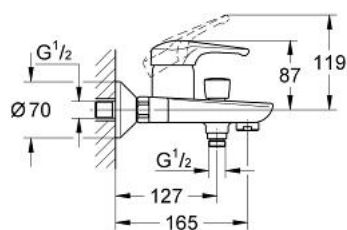

33 300 000 EUROSMART SINGLE-LEVER BATH/SHOWER MIXER

PRODUCT DESCRIPTION

- Colour: chrome
- wall mounted
- Solitan-lever
- GROHE SilkMove 46 mm ceramic cartridge
- adjustable flow rate limiter
- automatic diverter: bath/shower
- mousseur
- shower outlet 1/2"
- S-unions
- without shower set
- optional temperature limiter ref. no. 46 308
- GROHE LongLife finish

33 300 000 EUROSMART SINGLE-LEVER BATH/SHOWER MIXER

SPARE PARTS, January 1999 – now

- 1: Lever (Spare part-nr. 46437000)
- 1.1: Fixing set (Spare part-nr. 46335000)
- 2: Shield (Spare part-nr. 46243000)
- 3: Cartridge (Spare part-nr. 46048000)
- 4: Screw joint (Spare part-nr. 45044000)
- 4.1: Seal dia. 15x2 mm (Spare part-nr. 0311900M)
- 5: S-union (Spare part-nr. 12075000)
- 5.1: Ball seal dia. 9x6.8 mm (Spare part-nr. 0138600M)
- 5.2: Escutcheon (Spare part-nr. 0221000M)
- 6: Diverter (Spare part-nr. 46056000)
- 6.1: Diverter knob (Spare part-nr. 07526000)
- 6.2: O-ring $\varnothing 6 \times \varnothing 2$ (Spare part-nr. 0128300M)
- 6.2: O-ring $\varnothing 6 \times \varnothing 2$ (Spare part-nr. 0881100M)
- 7: Outlet nipple (Spare part-nr. 47355000)
- 8: Non-return valve (Spare part-nr. 08565000)
- 9: Mousseur (Spare part-nr. 13927000)
- 9.1: Repl.kit f.aerator M28x1 (Spare part-nr. 45029000)
- 10: Temperature limiter (Spare part-nr. 46308000)*
- 11: Extension 3/4", 20 mm (Spare part-nr. 0713000M)*