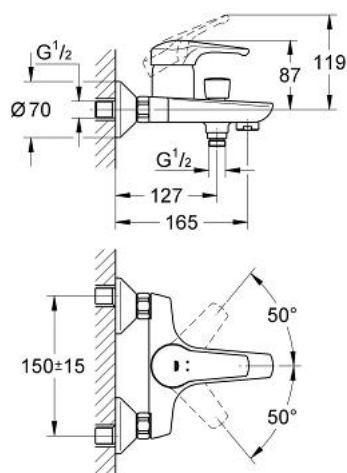

33 300 000 EUROSMART SINGLE-LEVER BATH MIXER 1/2"

PRODUCT DESCRIPTION

- Colour: chrome
- wall mounted
- Solitan lever
- GROHE SilkMove 46 mm ceramic cartridge
- adjustable flow rate limiter
- automatic diverter: bath/shower
- mousseur
- shower outlet 1/2"
- S-unions
- without shower set
- optional temperature limiter ref. no. 46 308
- GROHE LongLife finish

33 300 000 EUROSMART SINGLE-LEVER BATH MIXER 1/2"

SPARE PARTS, 1月 1999 – now

- 1: Lever (Spare part-nr. 46437000)
 - 1.1: Fixing set (Spare part-nr. 46335000)
 - 2: Cap (Spare part-nr. 46243000)
 - 3: Cartridge (Spare part-nr. 46048000)
 - 4: Screw connection 1/2" (Spare part-nr. 45044000)
 - 4.1: Seal $\varnothing 15 \times \varnothing 2$ (Spare part-nr. 0311900M)
 - 5: S-union (Spare part-nr. 12075000)
 - 5.1: Seal (Spare part-nr. 0138600M)
 - 5.2: Escutcheon (Spare part-nr. 0221000M)
 - 6: Diverter (Spare part-nr. 46056000)
 - 6.1: Diverter knob (Spare part-nr. 07526000)
 - 6.2: Sealing washer $\varnothing 6 \times \varnothing 2$ (Spare part-nr. 0128300M)
 - 6.2: O-ring $\varnothing 6 \times \varnothing 2$ (Spare part-nr. 0881100M)
 - 7: Shower nipple (Spare part-nr. 47355000)
 - 8: Non-return valve (Spare part-nr. 08565000)
 - 9: Mousseur (Spare part-nr. 13927000)
 - 9.1: Replacement flow control M28x1 (Spare part-nr. 45029000)
 - 10: Temperature limiter (Spare part-nr. 46308000)*
 - 11: Extension 3/4", 20 mm (Spare part-nr. 0713000M)*
- * Optional accessories