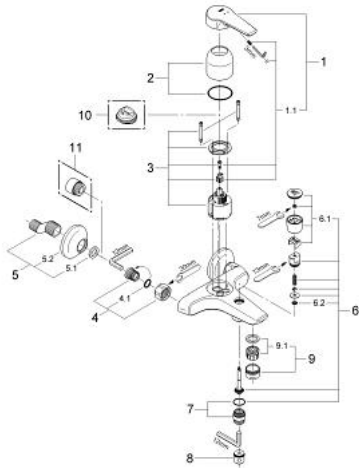

33 300 000 EUROSMART SINGLE-LEVER BATH MIXER 1/2"

PRODUCT DESCRIPTION

- Colour: chrome
- wall mounted
- Solitan lever
- GROHE SilkMove 46 mm ceramic cartridge
- adjustable flow rate limiter
- automatic diverter: bath/shower
- mousseur
- shower outlet 1/2"
- S-unions
- without shower set
- optional temperature limiter ref. no. 46 308
- GROHE LongLife finish

33 300 000 EUROSMART SINGLE-LEVER BATH MIXER 1/2"

SPARE PARTS, 1月 1999 – now

- 1: Lever (Spare part-nr. 46437000)
 - 1.1: Fixing set (Spare part-nr. 46335000)
 - 2: Cap (Spare part-nr. 46243000)
 - 3: Cartridge (Spare part-nr. 46048000)
 - 4: Screw connection 1/2" (Spare part-nr. 45044000)
 - 4.1: Seal $\varnothing 15 \times \varnothing 2$ (Spare part-nr. 0311900M)
 - 5: S-union (Spare part-nr. 12075000)
 - 5.1: Seal (Spare part-nr. 0138600M)
 - 5.2: Escutcheon (Spare part-nr. 0221000M)
 - 6: Diverter (Spare part-nr. 46056000)
 - 6.1: Diverter knob (Spare part-nr. 07526000)
 - 6.2: Sealing washer $\varnothing 6 \times \varnothing 2$ (Spare part-nr. 0128300M)
 - 6.2: O-ring $\varnothing 6 \times \varnothing 2$ (Spare part-nr. 0881100M)
 - 7: Shower nipple (Spare part-nr. 47355000)
 - 8: Non-return valve (Spare part-nr. 08565000)
 - 9: Mousseur (Spare part-nr. 13927000)
 - 9.1: Replacement flow control M28x1 (Spare part-nr. 45029000)
 - 10: Temperature limiter (Spare part-nr. 46308000)*
 - 11: Extension 3/4", 20 mm (Spare part-nr. 0713000M)*
- * Optional accessories