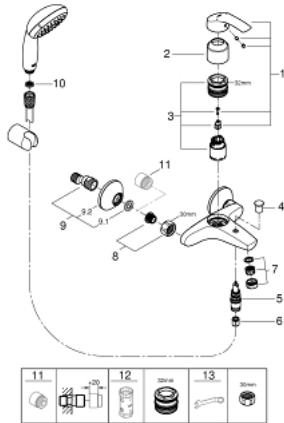

33 302 002 EUROSMART SINGLE-LEVER BATH/SHOWER MIXER

PRODUCT DESCRIPTION

- Colour: chrome
- wall mounted
- metal lever
- GROHE SilkMove 35 mm ceramic cartridge
- with temperature limiter
- GROHE LongLife finish
- adjustable flow rate limiter
- automatic diverter: bath/shower
- mousseur
- integrated non-return valve in shower outlet 1/2"
- S-unions
- metal wall escutcheons
- Protected against backflow
- with shower set:
- consists of:
- hand shower Tempesta 100, 1 spray, 9.5 l/min (27 923 000)
- wall shower holder 28 605
- Relaxaflex-hose 1500 mm 28 151

33 302 002 EUROSART SINGLE-LEVER BATH/SHOWER MIXER

SPARE PARTS, October 2013 – now

- 1: Lever (Spare part-nr. 46898000)
- 2: Shield (Spare part-nr. 46899000)
- 3: Cartridge (Spare part-nr. 46374000)
- 4: Diverter knob (Spare part-nr. 65648000)
- 5: Diverter (Spare part-nr. 65655000)
- 6: Non-return valve (Spare part-nr. 08565000)
- 7: Mousseur (Spare part-nr. 13952000)
- 8: Screw joint (Spare part-nr. 45044000)
- 9: S-union (Spare part-nr. 12075000)
- 9.1: Ball seal dia. 9x6.8 mm (Spare part-nr. 0138600M)
- 9.2: Escutcheon (Spare part-nr. 0221000M)
- 10: Dirt strainer (Spare part-nr. 0700200M)
- 11: Extension 3/4", 20 mm (Spare part-nr. 0713000M)*
- 12: Socket spanner (Spare part-nr. 19332000)*
- 13: Special spanner (Spare part-nr. 19377000)*