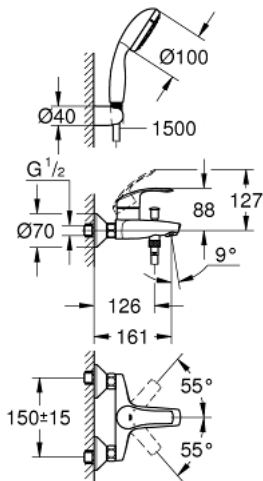

33 302 002 EUROSMART SINGLE-LEVER BATH/SHOWER MIXER

PRODUCT DESCRIPTION

- Colour: chrome
- wall mounted
- metal lever
- GROHE SilkMove 35 mm ceramic cartridge
- with temperature limiter
- GROHE LongLife finish
- adjustable flow rate limiter
- automatic diverter: bath/shower
- mousseur
- integrated non-return valve in shower outlet 1/2"
- S-unions
- metal wall escutcheons
- Protected against backflow
- with shower set:
- consists of:
- hand shower Tempesta 100, 1 spray, 9.5 l/min (27 923 000)
- wall shower holder 28 605
- Relaxaflex-hose 1500 mm 28 151

33 302 002 EUROSART SINGLE-LEVER BATH/SHOWER MIXER

SPARE PARTS, October 2013 – now

- 1: Lever (Spare part-nr. 46898000)
- 2: Shield (Spare part-nr. 46899000)
- 3: Cartridge (Spare part-nr. 46374000)
- 4: Diverter knob (Spare part-nr. 65648000)
- 5: Diverter (Spare part-nr. 65655000)
- 6: Non-return valve (Spare part-nr. 08565000)
- 7: Mousseur (Spare part-nr. 13952000)
- 8: Screw joint (Spare part-nr. 45044000)
- 9: S-union (Spare part-nr. 12075000)
- 9.1: Ball seal dia. 9x6.8 mm (Spare part-nr. 0138600M)
- 9.2: Escutcheon (Spare part-nr. 0221000M)
- 10: Dirt strainer (Spare part-nr. 0700200M)
- 11: Extension 3/4", 20 mm (Spare part-nr. 0713000M)*
- 12: Socket spanner (Spare part-nr. 19332000)*
- 13: Special spanner (Spare part-nr. 19377000)*