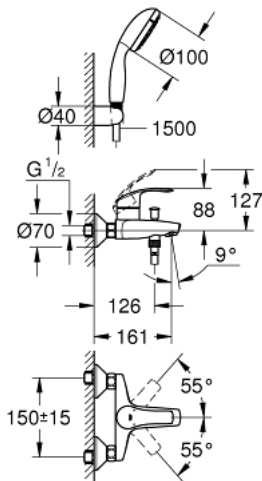

33 302 002 EUROSMART SINGLE-LEVER BATH MIXER 1/2"

PRODUCT DESCRIPTION

- Colour: chrome
- wall mounted
- metal lever
- GROHE SilkMove 35 mm ceramic cartridge
- with temperature limiter
- GROHE LongLife finish
- adjustable flow rate limiter
- automatic diverter: bath/shower
- mousseur
- integrated non-return valve in the shower outlet 1/2"
- S-unions
- metal wall escutcheons
- protected against backflow
- with shower set
- consisting of:
 - hand shower Tempesta 100, 1 spray, 9.5 l/min (27 923 000)
 - wall shower holder (28 605)
 - Relaxaflex hose 1500 mm 1/2" x 1/2" (28 151)

33 302 002 EUROSMART SINGLE-LEVER BATH MIXER 1/2"

SPARE PARTS, 10月 2013 – now

- 1: Lever (Spare part-nr. 46898000)
- 2: Cap (Spare part-nr. 46899000)
- 3: Cartridge (Spare part-nr. 46374000)
- 4: Diverter knob (Spare part-nr. 65648000)
- 5: Diverter (Spare part-nr. 65655000)
- 6: Non-return valve (Spare part-nr. 08565000)
- 7: Mousseur (Spare part-nr. 13952000)
- 8: Screw connection 1/2" (Spare part-nr. 45044000)
- 9: S-union (Spare part-nr. 12075000)
- 9.1: Seal (Spare part-nr. 0138600M)
- 9.2: Escutcheon (Spare part-nr. 0221000M)
- 10: Dirt strainer (Spare part-nr. 0700200M)
- 11: Extension 3/4", 20 mm (Spare part-nr. 0713000M)*
- 12: Socket spanner (Spare part-nr. 19332000)*
- 13: Special spanner (Spare part-nr. 19377000)*