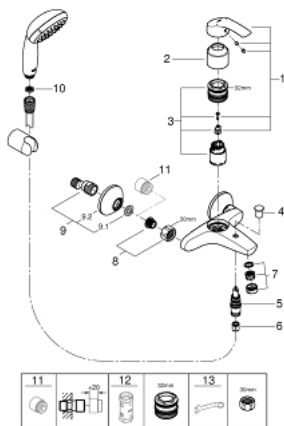

33 302 002 EUROSMART SINGLE-LEVER BATH MIXER 1/2"

PRODUCT DESCRIPTION

- Colour: chrome
- wall mounted
- metal lever
- GROHE SilkMove 35 mm ceramic cartridge
- with temperature limiter
- GROHE LongLife finish
- adjustable flow rate limiter
- automatic diverter: bath/shower
- mousseur
- integrated non-return valve in the shower outlet 1/2"
- S-unions
- metal wall escutcheons
- protected against backflow
- with shower set
- consisting of:
 - hand shower Tempesta 100, 1 spray, 9.5 l/min (27 923 000)
 - wall shower holder (28 605)
 - Relaxaflex hose 1500 mm 1/2" x 1/2" (28 151)

33 302 002 EUROSMART SINGLE-LEVER BATH MIXER 1/2"

SPARE PARTS, 10月 2013 – now

- 1: Lever (Spare part-nr. 46898000)
- 2: Cap (Spare part-nr. 46899000)
- 3: Cartridge (Spare part-nr. 46374000)
- 4: Diverter knob (Spare part-nr. 65648000)
- 5: Diverter (Spare part-nr. 65655000)
- 6: Non-return valve (Spare part-nr. 08565000)
- 7: Mousseur (Spare part-nr. 13952000)
- 8: Screw connection 1/2" (Spare part-nr. 45044000)
- 9: S-union (Spare part-nr. 12075000)
- 9.1: Seal (Spare part-nr. 0138600M)
- 9.2: Escutcheon (Spare part-nr. 0221000M)
- 10: Dirt strainer (Spare part-nr. 0700200M)
- 11: Extension 3/4", 20 mm (Spare part-nr. 0713000M)*
- 12: Socket spanner (Spare part-nr. 19332000)*
- 13: Special spanner (Spare part-nr. 19377000)*