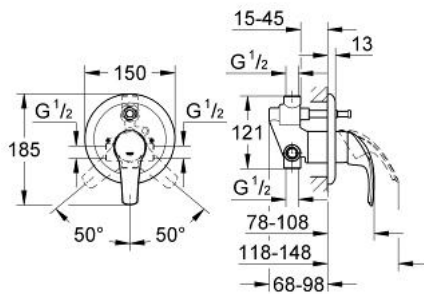

33 305 001 EUROSMART SINGLE-LEVER BATH/SHOWER MIXER

PRODUCT DESCRIPTION

- Colour: chrome
- wall installation
- consists of:
 - final installation set (19 450 001)
 - concealed body (33 963 000)
 - GROHE SilkMove 46 mm ceramic cartridge
 - GROHE LongLife finish
 - adjustable flow rate limiter
 - adjustable minimum flow rate approx. 2.5 l/min
 - automatic diverter: bath/shower
- metal lever
- metal wall escutcheon
- screwed
- optional temperature limiter ref. no. 46 308

33 305 001 EUROSMART SINGLE-LEVER BATH/SHOWER MIXER

SPARE PARTS, November 2007 – now

- 1: Lever (Spare part-nr. 46561000)
- 2: Escutcheon (Spare part-nr. 46468000)
- 2.1: Set of screws (Spare part-nr. 46088000)
- 3: Shield (Spare part-nr. 02693000)
- 4: Diverter (Spare part-nr. 46058000)
- 4.1: Diverter knob (Spare part-nr. 46008000)
- 4.2: O-ring $\varnothing 6 \times \varnothing 2$ (Spare part-nr. 0128300M)
- 5: Cartridge (Spare part-nr. 46048000)
- 5.1: Repl. kit f. seal (Spare part-nr. 46209000)
- 6: Temperature limiter (Spare part-nr. 46308000)*
- 7: Extension set (Spare part-nr. 46191000)*
- 8: Extension set (Spare part-nr. 46343000)*