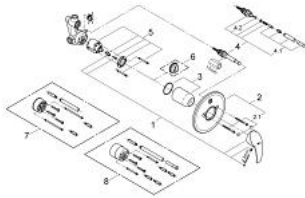

33 305 001 EUROSMART SINGLE-LEVER BATH/SHOWER MIXER

PRODUCT DESCRIPTION

- Colour: chrome
- wall installation
- consists of:
 - final installation set (19 450 001)
 - concealed body (33 963 000)
 - GROHE SilkMove 46 mm ceramic cartridge
 - GROHE LongLife finish
 - adjustable flow rate limiter
 - adjustable minimum flow rate approx. 2.5 l/min
 - automatic diverter: bath/shower
- metal lever
- metal wall escutcheon
- screwed
- optional temperature limiter ref. no. 46 308

33 305 001 EUROSMART SINGLE-LEVER BATH/SHOWER MIXER

SPARE PARTS, November 2007 – now

- 1: Lever (Spare part-nr. 46561000)
- 2: Escutcheon (Spare part-nr. 46468000)
- 2.1: Set of screws (Spare part-nr. 46088000)
- 3: Shield (Spare part-nr. 02693000)
- 4: Diverter (Spare part-nr. 46058000)
- 4.1: Diverter knob (Spare part-nr. 46008000)
- 4.2: O-ring $\varnothing 6 \times \varnothing 2$ (Spare part-nr. 0128300M)
- 5: Cartridge (Spare part-nr. 46048000)
- 5.1: Repl. kit f. seal (Spare part-nr. 46209000)
- 6: Temperature limiter (Spare part-nr. 46308000)*
- 7: Extension set (Spare part-nr. 46191000)*
- 8: Extension set (Spare part-nr. 46343000)*