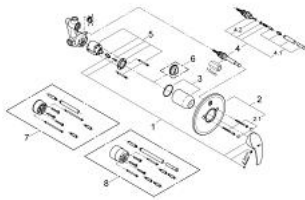

33 305 001 EUROSMART SINGLE-LEVER BATH MIXER 1/2"

PRODUCT DESCRIPTION

- Colour: chrome
- wall installation
- consisting of:
 - set for final installation (19 450 001)
 - concealed body (33 963 000)
 - GROHE SilkMove 46 mm ceramic cartridge
 - GROHE LongLife finish
 - adjustable flow rate limiter
 - adjustable minimum flow rate approx. 2.5 l/min
 - automatic diverter: bath/shower
 - metal lever
 - metal wall escutcheon
 - screwed
 - optional temperature limiter ref. no. 46 308

33 305 001 EUROSMART SINGLE-LEVER BATH MIXER 1/2"

SPARE PARTS, 11月 2007 – now

- 1: Lever (Spare part-nr. 46561000)
- 2: Escutcheon (Spare part-nr. 46468000)
- 2.1: Set of screws (Spare part-nr. 46088000)
- 3: Cap (Spare part-nr. 02693000)
- 4: Diverter (Spare part-nr. 46058000)
- 4.1: Diverter knob (Spare part-nr. 46008000)
- 4.2: Sealing washer $\varnothing 6 \times \varnothing 2$ (Spare part-nr. 0128300M)
- 5: Cartridge (Spare part-nr. 46048000)
- 5.1: Seal kit (Spare part-nr. 46209000)
- 6: Temperature limiter (Spare part-nr. 46308000)*
- 7: Extension set (Spare part-nr. 46191000)*
- 8: Extension set (Spare part-nr. 46343000)*