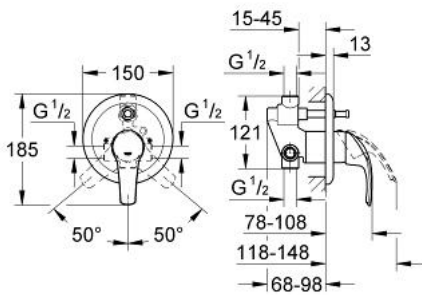

33 305 001 EUROSMART SINGLE-LEVER BATH MIXER 1/2"

PRODUCT DESCRIPTION

- Colour: chrome
- wall installation
- consisting of:
 - set for final installation (19 450 001)
 - concealed body (33 963 000)
 - GROHE SilkMove 46 mm ceramic cartridge
 - GROHE LongLife finish
 - adjustable flow rate limiter
 - adjustable minimum flow rate approx. 2.5 l/min
 - automatic diverter: bath/shower
 - metal lever
 - metal wall escutcheon
 - screwed
 - optional temperature limiter ref. no. 46 308

33 305 001 EUROSMART SINGLE-LEVER BATH MIXER 1/2"

SPARE PARTS, 11月 2007 – now

- 1: Lever (Spare part-nr. 46561000)
- 2: Escutcheon (Spare part-nr. 46468000)
- 2.1: Set of screws (Spare part-nr. 46088000)
- 3: Cap (Spare part-nr. 02693000)
- 4: Diverter (Spare part-nr. 46058000)
- 4.1: Diverter knob (Spare part-nr. 46008000)
- 4.2: Sealing washer $\varnothing 6 \times \varnothing 2$ (Spare part-nr. 0128300M)
- 5: Cartridge (Spare part-nr. 46048000)
- 5.1: Seal kit (Spare part-nr. 46209000)
- 6: Temperature limiter (Spare part-nr. 46308000)*
- 7: Extension set (Spare part-nr. 46191000)*
- 8: Extension set (Spare part-nr. 46343000)*