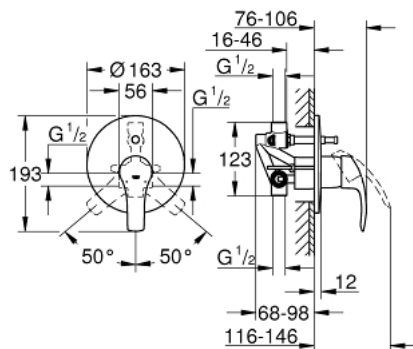

33 305 002 EUROSMART SINGLE-LEVER BATH/SHOWER MIXER

PRODUCT DESCRIPTION

- Colour: chrome
- wall installation
- GROHE SilkMove 46 mm ceramic cartridge
- GROHE LongLife finish
- GROHE FastFixation covered fixation
- consists of:
 - set for final installation (19 450 002)
 - rough-in set for wall mounted bath mixer
 - adjustable flow rate limiter
 - automatic diverter: bath/shower
 - metal lever
 - metal escutcheon
 - escutcheon- and shaft-sealing
 - optional temperature limiter ref. no. 46 308

33 305 002 EUROSMART SINGLE-LEVER BATH/SHOWER MIXER

SPARE PARTS, October 2013 – now

- 1: Lever (Spare part-nr. 46903000)
- 2: Escutcheon (Spare part-nr. 46905000)
- 3: Cartridge (Spare part-nr. 46048000)
- 4: Diverter (Spare part-nr. 46737000)
- 5: Temperature limiter (Spare part-nr. 46308000)*
- 6: Extension set (Spare part-nr. 46191000)*
- 7: Extension set (Spare part-nr. 46343000)*