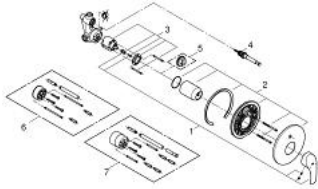

33 305 002 EUROSMART SINGLE-LEVER BATH/SHOWER MIXER

PRODUCT DESCRIPTION

- Colour: chrome
- wall installation
- GROHE SilkMove 46 mm ceramic cartridge
- GROHE LongLife finish
- GROHE FastFixation covered fixation
- consists of:
 - set for final installation (19 450 002)
 - rough-in set for wall mounted bath mixer
 - adjustable flow rate limiter
 - automatic diverter: bath/shower
 - metal lever
 - metal escutcheon
 - escutcheon- and shaft-sealing
 - optional temperature limiter ref. no. 46 308

33 305 002 EUROSMART SINGLE-LEVER BATH/SHOWER MIXER

SPARE PARTS, October 2013 – now

- 1: Lever (Spare part-nr. 46903000)
- 2: Escutcheon (Spare part-nr. 46905000)
- 3: Cartridge (Spare part-nr. 46048000)
- 4: Diverter (Spare part-nr. 46737000)
- 5: Temperature limiter (Spare part-nr. 46308000)*
- 6: Extension set (Spare part-nr. 46191000)*
- 7: Extension set (Spare part-nr. 46343000)*