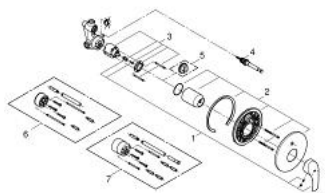

33 305 002 EUROSMART SINGLE-LEVER BATH MIXER 1/2"

PRODUCT DESCRIPTION

- Colour: chrome
- wall installation
- GROHE SilkMove 46 mm ceramic cartridge
- GROHE LongLife finish
- GROHE FastFixation covered fixation
- consisting of:
 - set for final installation (19 450 002)
 - rough-in set for wall mounted bath mixer
 - adjustable flow rate limiter
 - automatic diverter: bath/shower
 - metal lever
 - metal escutcheon
 - escutcheon and shaft sealing
 - optional temperature limiter ref. no. 46 308

33 305 002 EUROSMART SINGLE-LEVER BATH MIXER 1/2"

SPARE PARTS, 10月 2013 – now

- 1: Lever (Spare part-nr. 46903000)
 - 2: Escutcheon (Spare part-nr. 46905000)
 - 3: Cartridge (Spare part-nr. 46048000)
 - 4: Diverter (Spare part-nr. 46737000)
 - 5: Temperature limiter (Spare part-nr. 46308000)*
 - 6: Extension set (Spare part-nr. 46191000)*
 - 7: Extension set (Spare part-nr. 46343000)*
- * Optional accessories