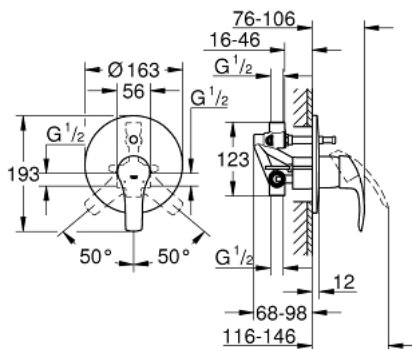

33 305 002 EUROSMART SINGLE-LEVER BATH MIXER 1/2"

PRODUCT DESCRIPTION

- Colour: chrome
- wall installation
- GROHE SilkMove 46 mm ceramic cartridge
- GROHE LongLife finish
- GROHE FastFixation covered fixation
- consisting of:
 - set for final installation (19 450 002)
 - rough-in set for wall mounted bath mixer
 - adjustable flow rate limiter
 - automatic diverter: bath/shower
 - metal lever
 - metal escutcheon
 - escutcheon and shaft sealing
 - optional temperature limiter ref. no. 46 308

33 305 002 EUROSMART SINGLE-LEVER BATH MIXER 1/2"

SPARE PARTS, 10月 2013 – now

- 1: Lever (Spare part-nr. 46903000)
 - 2: Escutcheon (Spare part-nr. 46905000)
 - 3: Cartridge (Spare part-nr. 46048000)
 - 4: Diverter (Spare part-nr. 46737000)
 - 5: Temperature limiter (Spare part-nr. 46308000)*
 - 6: Extension set (Spare part-nr. 46191000)*
 - 7: Extension set (Spare part-nr. 46343000)*
- * Optional accessories