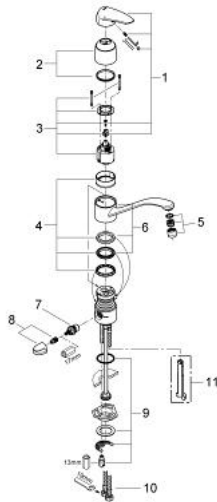

33 312 001 EURODISC SINGLE-LEVER SINK MIXER 1/2"

PRODUCT DESCRIPTION

- Colour: chrome
- integrated stop valve
- single hole installation
- GROHE SilkMove 46 mm ceramic cartridge
- GROHE LongLife finish
- adjustable flow rate limiter
- swivelling tubular spout
- with stop restriction
- mousseur
- rapid-installation-system
- flexible connection hoses

33 312 001 EURODISC SINGLE-LEVER SINK MIXER 1/2"

SPARE PARTS, August 2005 – now

- 1: Lever (Spare part-nr. 46568000)
 - 2: Shield (Spare part-nr. 46601000)
 - 3: Cartridge (Spare part-nr. 46048000)
 - 4: Repl. kit f. seal (Spare part-nr. 46429SA0)
 - 5: Mousseur (Spare part-nr. 13928000)
 - 6: Outlet 234 x 156 (Spare part-nr. 06417000)
 - 7: Ceramic cartridge (Spare part-nr. 46318000)
 - 8: Handle for shut-off valve (Spare part-nr. 46450000)
 - 9: Shank mounting kit (Spare part-nr. 46249000)
 - 10: Flexible connection hose, 470 (Spare part-nr. 45484000)
 - 11: Disassembling key
(for Relexa Plus, Relexa Cosmopolitan face plate) (Spare part-nr. 19132000)*
- * Optional accessories