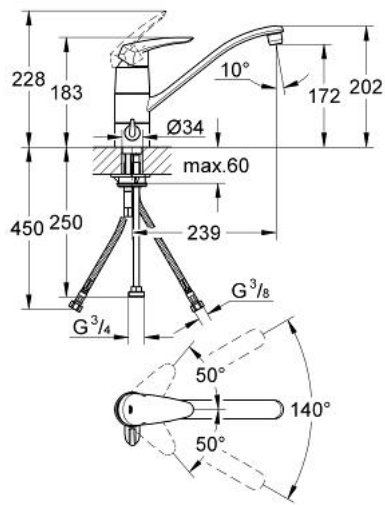

33 312 001 EURODISC SINGLE-LEVER SINK MIXER 1/2"

PRODUCT DESCRIPTION

- Colour: chrome
- integrated stop valve
- single hole installation
- GROHE SilkMove 46 mm ceramic cartridge
- GROHE LongLife finish
- adjustable flow rate limiter
- swivelling tubular spout
- with stop restriction
- mousseur
- rapid-installation-system
- flexible connection hoses

33 312 001 EURODISC SINGLE-LEVER SINK MIXER 1/2"

SPARE PARTS, August 2005 – now

- 1: Lever (Spare part-nr. 46568000)
 - 2: Shield (Spare part-nr. 46601000)
 - 3: Cartridge (Spare part-nr. 46048000)
 - 4: Repl. kit f. seal (Spare part-nr. 46429SA0)
 - 5: Mousseur (Spare part-nr. 13928000)
 - 6: Outlet 234 x 156 (Spare part-nr. 06417000)
 - 7: Ceramic cartridge (Spare part-nr. 46318000)
 - 8: Handle for shut-off valve (Spare part-nr. 46450000)
 - 9: Shank mounting kit (Spare part-nr. 46249000)
 - 10: Flexible connection hose, 470 (Spare part-nr. 45484000)
 - 11: Disassembling key
(for Relexa Plus, Relexa Cosmopolitan face plate) (Spare part-nr. 19132000)*
- * Optional accessories