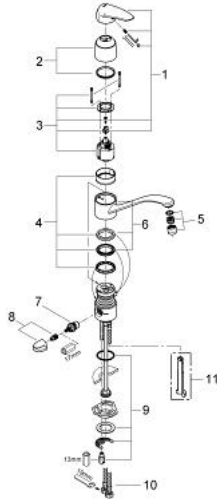

33 312 001 EURODISC SINGLE-LEVER SINK MIXER 1/2"

PRODUCT DESCRIPTION

- Colour: chrome
- integrated stop valve
- single hole installation
- GROHE SilkMove 46 mm ceramic cartridge
- GROHE LongLife finish
- adjustable flow rate limiter
- swivel tubular spout
- with stop limiter
- mousseur
- rapid installation system
- flexible connection hoses

33 312 001 EURODISC SINGLE-LEVER SINK MIXER 1/2"

SPARE PARTS, 8月 2005 – now

- 1: Lever (Spare part-nr. 46568000)
- 2: Cap (Spare part-nr. 46601000)
- 3: Cartridge (Spare part-nr. 46048000)
- 4: Seal kit (Spare part-nr. 46429SA0)
- 5: Mousseur (Spare part-nr. 13928000)
- 6: Outlet 234 x 156 (Spare part-nr. 06417000)
- 7: Ceramic cartridge (Spare part-nr. 46318000)
- 8: Handle for shut-off valve (Spare part-nr. 46450000)
- 9: Shank mounting kit (Spare part-nr. 46249000)
- 10: Flexible connection hose, 470 (Spare part-nr. 45484000)
- 11: Disassembling key (Spare part-nr. 19132000)*