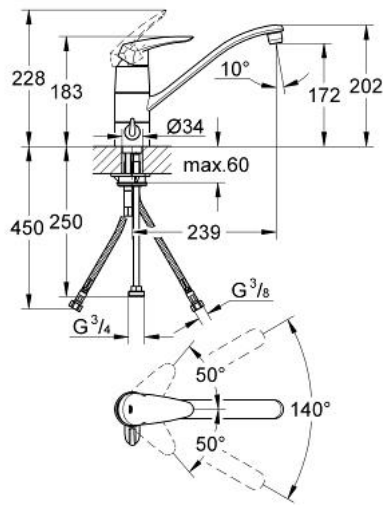

33 312 001 EURODISC SINGLE-LEVER SINK MIXER 1/2"

PRODUCT DESCRIPTION

- Colour: chrome
- integrated stop valve
- single hole installation
- GROHE SilkMove 46 mm ceramic cartridge
- GROHE LongLife finish
- adjustable flow rate limiter
- swivel tubular spout
- with stop limiter
- mousseur
- rapid installation system
- flexible connection hoses

33 312 001 EURODISC SINGLE-LEVER SINK MIXER 1/2"

SPARE PARTS, 8月 2005 – now

- 1: Lever (Spare part-nr. 46568000)
- 2: Cap (Spare part-nr. 46601000)
- 3: Cartridge (Spare part-nr. 46048000)
- 4: Seal kit (Spare part-nr. 46429SA0)
- 5: Mousseur (Spare part-nr. 13928000)
- 6: Outlet 234 x 156 (Spare part-nr. 06417000)
- 7: Ceramic cartridge (Spare part-nr. 46318000)
- 8: Handle for shut-off valve (Spare part-nr. 46450000)
- 9: Shank mounting kit (Spare part-nr. 46249000)
- 10: Flexible connection hose, 470 (Spare part-nr. 45484000)
- 11: Disassembling key (Spare part-nr. 19132000)*