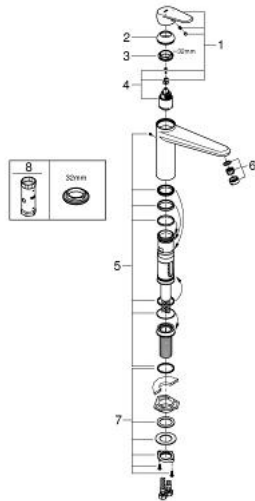

33 312 002 EURODISC COSMOPOLITAN SINGLE-LEVER SINK MIXER 1/2"

PRODUCT DESCRIPTION

- Colour: chrome
- for installation in front of window
- medium spout
- single hole installation
- GROHE LongLife finish
- GROHE SilkMove 35 mm ceramic cartridge
- mousseur
- adjustable flow rate limiter
- swivelling cast spout
- swivel area 140°
- non-removable socket height: 30 mm
- flexible connection hoses

33 312 002 **EURODISC COSMOPOLITAN SINGLE-LEVER SINK MIXER 1/2"**

SPARE PARTS, March 2010 – now

- 1: Lever (Spare part-nr. 46738000)
- 2: Shield (Spare part-nr. 46492000)
- 3: Ring (Spare part-nr. 46759000)
- 4: Cartridge (Spare part-nr. 46374000)
- 5: Repl. kit f. seal (Spare part-nr. 46760000)
- 6: Mousseur (Spare part-nr. 13929000)
- 7: Shank mounting kit (Spare part-nr. 46078000)
- 8: Socket spanner (Spare part-nr. 19332000)*