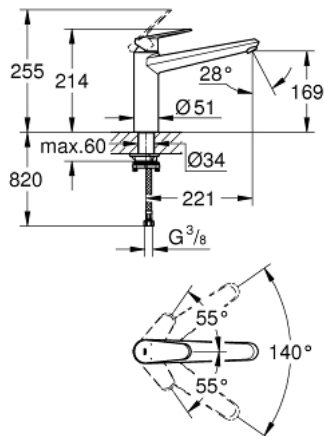

33 312 002 EURODISC COSMOPOLITAN SINGLE-LEVER SINK MIXER 1/2"

PRODUCT DESCRIPTION

- Colour: chrome
- for installation in front of window
- medium spout
- single hole installation
- GROHE LongLife finish
- GROHE SilkMove 35 mm ceramic cartridge
- mousseur
- adjustable flow rate limiter
- swivelling cast spout
- swivel area 140°
- non-removable socket height: 30 mm
- flexible connection hoses

33 312 002 **EURODISC COSMOPOLITAN SINGLE-LEVER SINK MIXER 1/2"**

SPARE PARTS, March 2010 – now

- 1: Lever (Spare part-nr. 46738000)
- 2: Shield (Spare part-nr. 46492000)
- 3: Ring (Spare part-nr. 46759000)
- 4: Cartridge (Spare part-nr. 46374000)
- 5: Repl. kit f. seal (Spare part-nr. 46760000)
- 6: Mousseur (Spare part-nr. 13929000)
- 7: Shank mounting kit (Spare part-nr. 46078000)
- 8: Socket spanner (Spare part-nr. 19332000)*