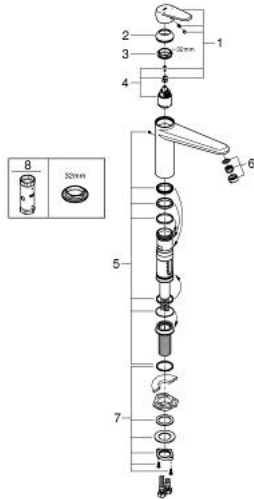

## 33 312 002 EURODISC COSMOPOLITAN SINGLE-LEVER SINK MIXER 1/2"

### PRODUCT DESCRIPTION

- Colour: chrome
- for installation in front of window
- medium spout
- single hole installation
- GROHE LongLife finish
- GROHE SilkMove 35 mm ceramic cartridge
- mousseur
- adjustable flow rate limiter
- swivel cast spout
- swivel area 140°
- non-removable socket height: 30 mm
- flexible connection hoses

### SPARE PARTS, 3月 2010 – now

- 1: Lever (Spare part-nr. 46738000)
  - 2: Cap (Spare part-nr. 46492000)
  - 3: Ring (Spare part-nr. 46759000)
  - 4: Cartridge (Spare part-nr. 46374000)
  - 5: Seal kit (Spare part-nr. 46760000)
  - 6: Mousseur (Spare part-nr. 13929000)
  - 7: Shank mounting kit (Spare part-nr. 46078000)
  - 8: Socket spanner (Spare part-nr. 19332000)\*
- \* Optional accessories