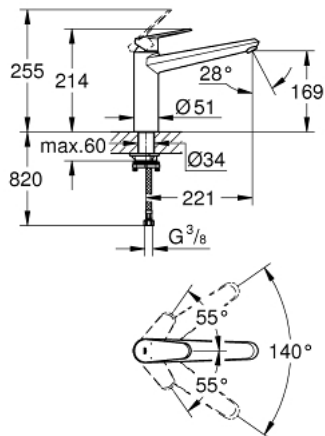

## 33 312 002 EURODISC COSMOPOLITAN SINGLE-LEVER SINK MIXER 1/2"

### PRODUCT DESCRIPTION

- Colour: chrome
- for installation in front of window
- medium spout
- single hole installation
- GROHE LongLife finish
- GROHE SilkMove 35 mm ceramic cartridge
- mousseur
- adjustable flow rate limiter
- swivel cast spout
- swivel area 140°
- non-removable socket height: 30 mm
- flexible connection hoses

### SPARE PARTS, 3月 2010 – now

- 1: Lever (Spare part-nr. 46738000)
  - 2: Cap (Spare part-nr. 46492000)
  - 3: Ring (Spare part-nr. 46759000)
  - 4: Cartridge (Spare part-nr. 46374000)
  - 5: Seal kit (Spare part-nr. 46760000)
  - 6: Mousseur (Spare part-nr. 13929000)
  - 7: Shank mounting kit (Spare part-nr. 46078000)
  - 8: Socket spanner (Spare part-nr. 19332000)\*
- \* Optional accessories