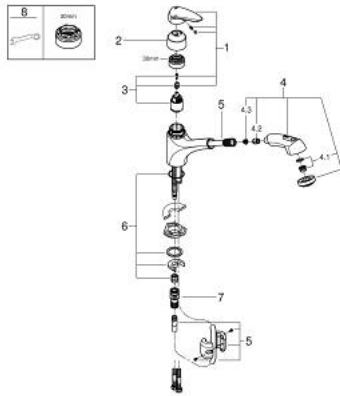

33 330 001 **EURODISC SINGLE-LEVER SINK MIXER 1/2"**

**PRODUCT DESCRIPTION**

- Colour: chrome
- extractable trigger spray Dual integrated
- single hole installation
- GROHE SilkMove 46 mm ceramic cartridge
- adjustable flow rate limiter
- swivel cast spout with stop limiter
- GROHE SpeedClean - effortless limescale removal
- diverter: mousseur/shower jet automatic return to mousseur
- flexible connection hoses
- rapid installation system
- lever
- projection 244 mm

## 33 330 001 EURODISC SINGLE-LEVER SINK MIXER 1/2"

### SPARE PARTS, 2月 2016 – now

- 1: Lever (Spare part-nr. 46568000)
  - 2: Cap (Spare part-nr. 46716000)
  - 3: Cartridge (Spare part-nr. 46374000)
  - 4: Pull-Out spray (Spare part-nr. 46312IE0)
  - 4.1: Mousseur (Spare part-nr. 13952000)
  - 4.2: Non-return valve (Spare part-nr. 08565000)
  - 4.3: Dirt strainer (Spare part-nr. 0676800M)
  - 5: Hose for sink mixer with pull-out dual spray or mousseur (Spare part-nr. 48293000)
  - 6: Shank mounting kit (Spare part-nr. 46346000)
  - 7: Snap coupling (Spare part-nr. 48220000)
  - 8: Special spanner (Spare part-nr. 19377000)\*
- \* Optional accessories