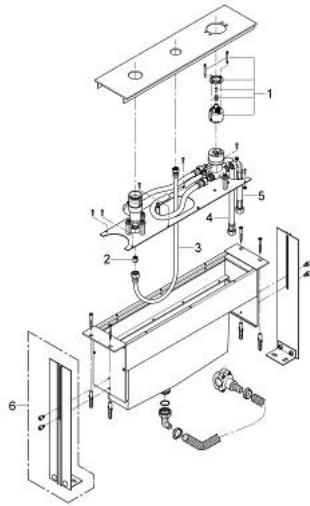

33 339 000 3-HOLE BATH/SHOWER COMBINATION

PRODUCT DESCRIPTION

- Colour: chrome
- base frame for installation under tiled surround
- without finishing trim set
- consists of:
 - installation plate and base frame
 - 46 mm cartridge and outlet fixture point pre-assembled
 - flexible connection hoses
 - connection for shower hose
 - drainage box with integrated outlet for splash water
- This part should be easy to access.
- Protected against backflow

33 339 000 3-HOLE BATH/SHOWER COMBINATION

SPARE PARTS, April 2007 – now

- 1: Cartridge (Spare part-nr. 46048000)
 - 2: Non-return valve (Spare part-nr. 08565000)
 - 3: Tube (Spare part-nr. 07300000)
 - 4: Connection hose (Spare part-nr. 07772000)
 - 5: Tube (Spare part-nr. 07467000)
 - 6: Supporting legs (Spare part-nr. 45388000)*
- * Optional accessories