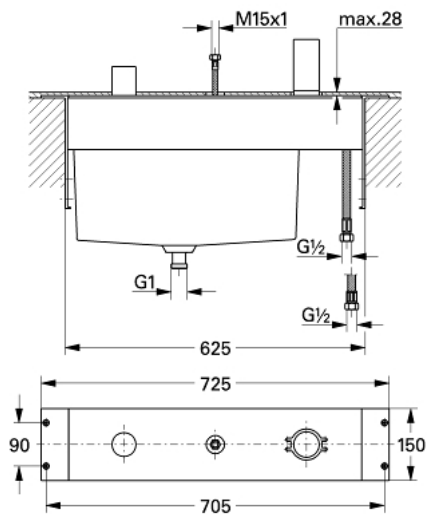

33 339 000 3-HOLE BATH/SHOWER COMBINATION

PRODUCT DESCRIPTION

- Colour: chrome
- base frame for installation under tiled surround
- without finishing trim set
- consists of:
 - installation plate and base frame
 - 46 mm cartridge and outlet fixture point pre-assembled
 - flexible connection hoses
 - connection for shower hose
 - drainage box with integrated outlet for splash water
- This part should be easy to access.
- Protected against backflow

33 339 000 3-HOLE BATH/SHOWER COMBINATION

SPARE PARTS, April 2007 – now

- 1: Cartridge (Spare part-nr. 46048000)
 - 2: Non-return valve (Spare part-nr. 08565000)
 - 3: Tube (Spare part-nr. 07300000)
 - 4: Connection hose (Spare part-nr. 07772000)
 - 5: Tube (Spare part-nr. 07467000)
 - 6: Supporting legs (Spare part-nr. 45388000)*
- * Optional accessories