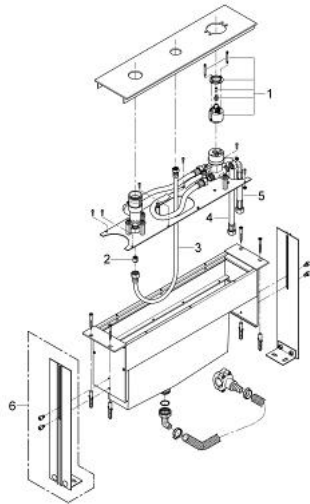

33 339 000 THREE-HOLE SINGLE-LEVER BATH COMBINATION

PRODUCT DESCRIPTION

- Colour: chrome
- baseframe for installation under tiled surround
- without finishing trim set
- consisting of:
 - mounting plate and base frame
 - GROHE SilkMove 46 mm cartridge and spout fixing pre-assembled
 - flexible connection hoses
 - connection for shower hose
 - drainage box with integrated outlet for splash water
- this part should be easy to access.
- protected against backflow

33 339 000 THREE-HOLE SINGLE-LEVER BATH COMBINATION

SPARE PARTS, 4月 2007 – now

- 1: Cartridge (Spare part-nr. 46048000)
- 2: Non-return valve (Spare part-nr. 08565000)
- 3: Connecting hose (Spare part-nr. 07300000)
- 4: Connection hose, 300 mm (Spare part-nr. 07772000)
- 5: Connecting hose (Spare part-nr. 07467000)
- 6: Supporting legs (Spare part-nr. 45388000)*