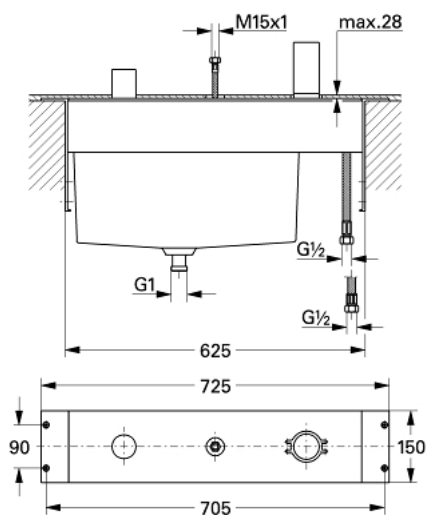

33 339 000 THREE-HOLE SINGLE-LEVER BATH COMBINATION

PRODUCT DESCRIPTION

- Colour: chrome
- baseframe for installation under tiled surround
- without finishing trim set
- consisting of:
 - mounting plate and base frame
 - GROHE SilkMove 46 mm cartridge and spout fixing pre-assembled
 - flexible connection hoses
 - connection for shower hose
 - drainage box with integrated outlet for splash water
- this part should be easy to access.
- protected against backflow

33 339 000 THREE-HOLE SINGLE-LEVER BATH COMBINATION

SPARE PARTS, 4月 2007 – now

- 1: Cartridge (Spare part-nr. 46048000)
- 2: Non-return valve (Spare part-nr. 08565000)
- 3: Connecting hose (Spare part-nr. 07300000)
- 4: Connection hose, 300 mm (Spare part-nr. 07772000)
- 5: Connecting hose (Spare part-nr. 07467000)
- 6: Supporting legs (Spare part-nr. 45388000)*