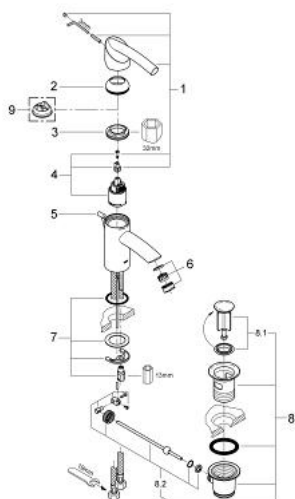

33 347 000 TENSIO SINGLE-LEVER BASIN MIXER

SPARE PARTS, December 2009 – now

- 1: Lever (Spare part-nr. 46490000)
 - 2: Shield (Spare part-nr. 46492000)
 - 3: Screw coupling (Spare part-nr. 46460000)
 - 4: Cartridge (Spare part-nr. 46374000)
 - 5: Pop-up rod (Spare part-nr. 06575000)
 - 6: Mousseur (Spare part-nr. 13929000)
 - 7: Shank mounting kit (Spare part-nr. 46249000)
 - 8: Pop-up waste set 1 1/4" (Spare part-nr. 28910000)
 - 8.1: Plug (Spare part-nr. 07182000)
 - 8.2: Eccentric rod (Spare part-nr. 07052000)
 - 9: Temperature limiter (Spare part-nr. 46375000)*
- * Optional accessories