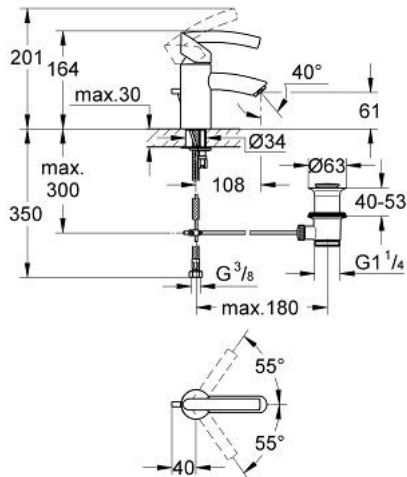

33 347 000 TENSO SINGLE-LEVER BASIN MIXER 1/2"

PRODUCT DESCRIPTION

- Colour: chrome
- GROHE SilkMove 35 mm ceramic cartridge
- volume limiter
- mousseur
- rapid installation system
- flexible connection hoses
- pop-up waste set 1 1/4"
- optional temperature limiter ref. no. 46 375
- GROHE LongLife finish

33 347 000 TENSO SINGLE-LEVER BASIN MIXER 1/2"

SPARE PARTS, 12月 2009 – now

- 1: Head component (Spare part-nr. 46490000)
- 2: Cap (Spare part-nr. 46492000)
- 3: Screw coupling (Spare part-nr. 46460000)
- 4: Cartridge (Spare part-nr. 46374000)
- 5: Pop-up rod (Spare part-nr. 06575000)
- 6: Mousseur (Spare part-nr. 13929000)
- 7: Shank mounting kit (Spare part-nr. 46249000)
- 8: Waste set 1 1/4" (Spare part-nr. 28910000)
- 8.1: Plug (Spare part-nr. 07182000)
- 8.2: Eccentric rod (Spare part-nr. 07052000)
- 9: Temperature limiter (Spare part-nr. 46375000)*