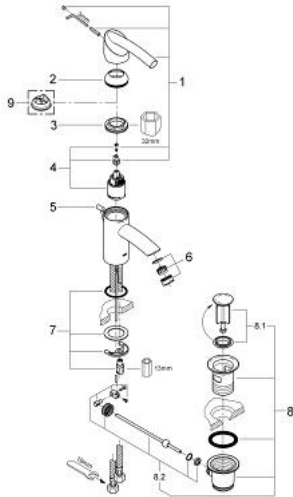

33 347 000 TENSO SINGLE-LEVER BASIN MIXER 1/2"

PRODUCT DESCRIPTION

- Colour: chrome
- GROHE SilkMove 35 mm ceramic cartridge
- volume limiter
- mousseur
- rapid installation system
- flexible connection hoses
- pop-up waste set 1 1/4"
- optional temperature limiter ref. no. 46 375
- GROHE LongLife finish

33 347 000 TENSO SINGLE-LEVER BASIN MIXER 1/2"

SPARE PARTS, 12月 2009 – now

- 1: Head component (Spare part-nr. 46490000)
- 2: Cap (Spare part-nr. 46492000)
- 3: Screw coupling (Spare part-nr. 46460000)
- 4: Cartridge (Spare part-nr. 46374000)
- 5: Pop-up rod (Spare part-nr. 06575000)
- 6: Mousseur (Spare part-nr. 13929000)
- 7: Shank mounting kit (Spare part-nr. 46249000)
- 8: Waste set 1 1/4" (Spare part-nr. 28910000)
- 8.1: Plug (Spare part-nr. 07182000)
- 8.2: Eccentric rod (Spare part-nr. 07052000)
- 9: Temperature limiter (Spare part-nr. 46375000)*