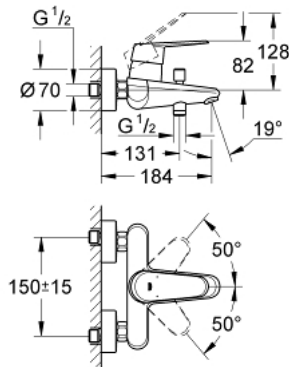

33 390 002 EURODISC COSMOPOLITAN SINGLE-LEVER BATH/SHOWER MIXER

PRODUCT DESCRIPTION

- Colour: chrome
- wall mounted
- metal lever
- GROHE SilkMove 46 mm ceramic cartridge
- GROHE LongLife finish
- adjustable flow rate limiter
- adjustable minimum flow rate approx. 2.5 l/min
- automatic diverter: bath/shower
- mousseur
- integrated non-return valve in shower outlet 1/2"
- S-unions
- Protected against backflow
- optional temperature limiter ref. no. 46 308
- noise classification 1 in accordance with DIN4109

33 390 002 EURODISC COSMOPOLITAN SINGLE-LEVER BATH/SHOWER MIXER

SPARE PARTS, March 2010 – now

- 1: Lever (Spare part-nr. 46743000)
- 2: Shield (Spare part-nr. 46427000)
- 3: Cartridge (Spare part-nr. 46048000)
- 4: Screw joint (Spare part-nr. 45044000)
- 5: S-union (Spare part-nr. 12662000)
- 6: Diverter knob (Spare part-nr. 64309000)
- 7: Diverter (Spare part-nr. 65655000)
- 8: Non-return valve (Spare part-nr. 08565000)
- 9: Mousseur (Spare part-nr. 13952000)
- 10: Temperature limiter (Spare part-nr. 46308000)*
- 11: Extension 3/4", 20 mm (Spare part-nr. 0713000M)*
- 12: Special spanner (Spare part-nr. 19377000)*