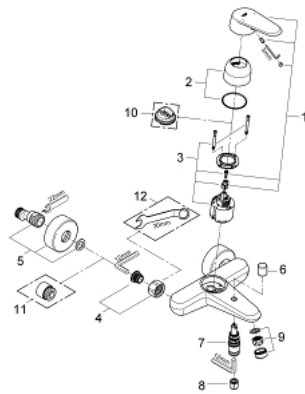

33 390 002 EURODISC COSMOPOLITAN SINGLE-LEVER BATH/SHOWER MIXER

PRODUCT DESCRIPTION

- Colour: chrome
- wall mounted
- metal lever
- GROHE SilkMove 46 mm ceramic cartridge
- GROHE LongLife finish
- adjustable flow rate limiter
- adjustable minimum flow rate approx. 2.5 l/min
- automatic diverter: bath/shower
- mousseur
- integrated non-return valve in shower outlet 1/2"
- S-unions
- Protected against backflow
- optional temperature limiter ref. no. 46 308
- noise classification 1 in accordance with DIN4109

33 390 002 EURODISC COSMOPOLITAN SINGLE-LEVER BATH/SHOWER MIXER

SPARE PARTS, March 2010 – now

- 1: Lever (Spare part-nr. 46743000)
- 2: Shield (Spare part-nr. 46427000)
- 3: Cartridge (Spare part-nr. 46048000)
- 4: Screw joint (Spare part-nr. 45044000)
- 5: S-union (Spare part-nr. 12662000)
- 6: Diverter knob (Spare part-nr. 64309000)
- 7: Diverter (Spare part-nr. 65655000)
- 8: Non-return valve (Spare part-nr. 08565000)
- 9: Mousseur (Spare part-nr. 13952000)
- 10: Temperature limiter (Spare part-nr. 46308000)*
- 11: Extension 3/4", 20 mm (Spare part-nr. 0713000M)*
- 12: Special spanner (Spare part-nr. 19377000)*