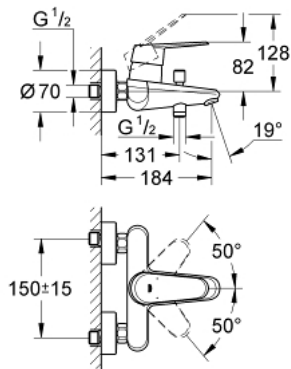

## 33 390 002 EURODISC COSMOPOLITAN SINGLE-LEVER BATH MIXER 1/2"

### PRODUCT DESCRIPTION

- Colour: chrome
- wall mounted
- metal lever
- GROHE SilkMove 46 mm ceramic cartridge
- GROHE LongLife finish
- adjustable flow rate limiter
- adjustable minimum flow rate approx. 2.5 l/min
- automatic diverter: bath/shower
- mousseur
- integrated non-return valve in the shower outlet 1/2"
- S-unions
- protected against backflow
- optional temperature limiter ref. no. 46 308
- noise classification I in accordance with DIN 4109

### SPARE PARTS, 3月 2010 – now

- 1: Lever (Spare part-nr. 46743000)
- 2: Cap (Spare part-nr. 46427000)
- 3: Cartridge (Spare part-nr. 46048000)
- 4: Screw connection 1/2" (Spare part-nr. 45044000)
- 5: S-union (Spare part-nr. 12662000)
- 6: Diverter knob (Spare part-nr. 64309000)
- 7: Diverter (Spare part-nr. 65655000)
- 8: Non-return valve (Spare part-nr. 08565000)
- 9: Mousseur (Spare part-nr. 13952000)
- 10: Temperature limiter (Spare part-nr. 46308000)\*
- 11: Extension 3/4", 20 mm (Spare part-nr. 0713000M)\*
- 12: Special spanner (Spare part-nr. 19377000)\*