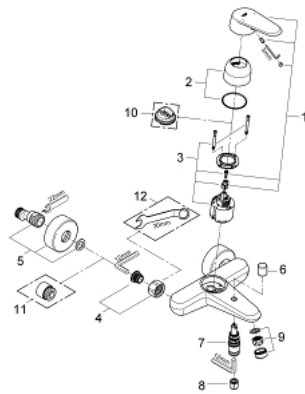

## 33 390 002 EURODISC COSMOPOLITAN SINGLE-LEVER BATH MIXER 1/2"

### PRODUCT DESCRIPTION

- Colour: chrome
- wall mounted
- metal lever
- GROHE SilkMove 46 mm ceramic cartridge
- GROHE LongLife finish
- adjustable flow rate limiter
- adjustable minimum flow rate approx. 2.5 l/min
- automatic diverter: bath/shower
- mousseur
- integrated non-return valve in the shower outlet 1/2"
- S-unions
- protected against backflow
- optional temperature limiter ref. no. 46 308
- noise classification I in accordance with DIN 4109

### SPARE PARTS, 3月 2010 – now

- 1: Lever (Spare part-nr. 46743000)
- 2: Cap (Spare part-nr. 46427000)
- 3: Cartridge (Spare part-nr. 46048000)
- 4: Screw connection 1/2" (Spare part-nr. 45044000)
- 5: S-union (Spare part-nr. 12662000)
- 6: Diverter knob (Spare part-nr. 64309000)
- 7: Diverter (Spare part-nr. 65655000)
- 8: Non-return valve (Spare part-nr. 08565000)
- 9: Mousseur (Spare part-nr. 13952000)
- 10: Temperature limiter (Spare part-nr. 46308000)\*
- 11: Extension 3/4", 20 mm (Spare part-nr. 0713000M)\*
- 12: Special spanner (Spare part-nr. 19377000)\*