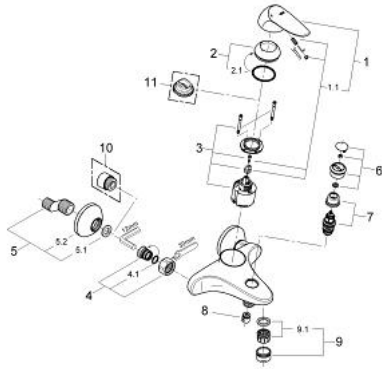

33 391 000 EURODISC SINGLE-LEVER BATH/SHOWER MIXER

PRODUCT DESCRIPTION

- Colour: chrome
- wall mounted
- GROHE SilkMove 46 mm ceramic cartridge
- adjustable flow rate limiter
- adjustable minimum flow rate approx. 2.5 l/min
- automatic diverter: bath/shower
- mousseur
- integrated non-return valves in shower outlets 1/2"
- S-unions
- without shower set
- optional temperature limiter ref. no. 46 308
- GROHE LongLife finish

33 391 000 EURODISC SINGLE-LEVER BATH/SHOWER MIXER

SPARE PARTS, October 2003 – now

- 1: Lever (Spare part-nr. 46439000)
- 1.1: Fixing set (Spare part-nr. 46335000)
- 2: Shield (Spare part-nr. 46449000)
- 2.1: O-ring Ø43 x Ø2 (Spare part-nr. 0531800M)
- 3: Cartridge (Spare part-nr. 46048000)
- 4: Screw joint (Spare part-nr. 45044000)
- 4.1: Seal dia. 15x2 mm (Spare part-nr. 0311900M)
- 5: S-union (Spare part-nr. 12096000)
- 5.1: Ball seal dia. 9x6.8 mm (Spare part-nr. 0138600M)
- 5.2: Escutcheon (Spare part-nr. 09311000)
- 6: Diverter knob (Spare part-nr. 46016000)
- 7: Diverter (Spare part-nr. 08915000)
- 8: Non-return valve (Spare part-nr. 08565000)
- 9: Mousseur (Spare part-nr. 13927000)
- 9.1: Repl.kit f.aerator M28x1 (Spare part-nr. 45029000)
- 10: Extension 3/4", 20 mm (Spare part-nr. 0713000M)*
- 11: Temperature limiter (Spare part-nr. 46308000)*