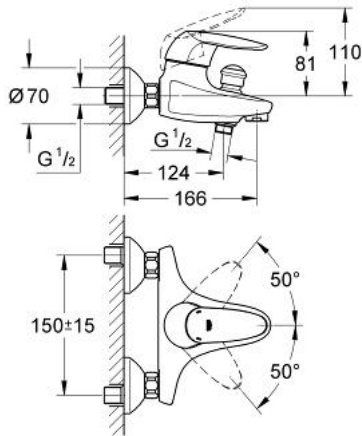

33 391 000 EURODISC SINGLE-LEVER BATH/SHOWER MIXER

PRODUCT DESCRIPTION

- Colour: chrome
- wall mounted
- GROHE SilkMove 46 mm ceramic cartridge
- adjustable flow rate limiter
- adjustable minimum flow rate approx. 2.5 l/min
- automatic diverter: bath/shower
- mousseur
- integrated non-return valves in shower outlets 1/2"
- S-unions
- without shower set
- optional temperature limiter ref. no. 46 308
- GROHE LongLife finish

33 391 000 EURODISC SINGLE-LEVER BATH/SHOWER MIXER

SPARE PARTS, October 2003 – now

- 1: Lever (Spare part-nr. 46439000)
- 1.1: Fixing set (Spare part-nr. 46335000)
- 2: Shield (Spare part-nr. 46449000)
- 2.1: O-ring Ø43 x Ø2 (Spare part-nr. 0531800M)
- 3: Cartridge (Spare part-nr. 46048000)
- 4: Screw joint (Spare part-nr. 45044000)
- 4.1: Seal dia. 15x2 mm (Spare part-nr. 0311900M)
- 5: S-union (Spare part-nr. 12096000)
- 5.1: Ball seal dia. 9x6.8 mm (Spare part-nr. 0138600M)
- 5.2: Escutcheon (Spare part-nr. 09311000)
- 6: Diverter knob (Spare part-nr. 46016000)
- 7: Diverter (Spare part-nr. 08915000)
- 8: Non-return valve (Spare part-nr. 08565000)
- 9: Mousseur (Spare part-nr. 13927000)
- 9.1: Repl.kit f.aerator M28x1 (Spare part-nr. 45029000)
- 10: Extension 3/4", 20 mm (Spare part-nr. 0713000M)*
- 11: Temperature limiter (Spare part-nr. 46308000)*