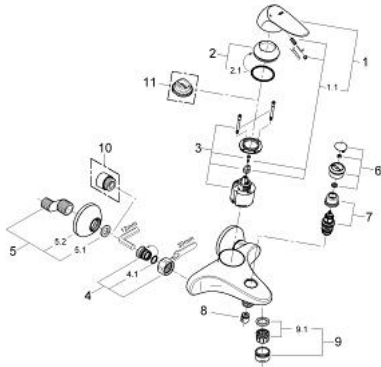

33 391 000 EURODISC SINGLE-LEVER BATH MIXER 1/2"

PRODUCT DESCRIPTION

- Colour: chrome
- wall mounted
- GROHE SilkMove 46 mm ceramic cartridge
- adjustable flow rate limiter
- adjustable minimum flow rate approx. 2.5 l/min
- automatic diverter: bath/shower
- mousseur
- integrated non-return valves in the shower outlet 1/2"
- S-unions
- without shower set
- optional temperature limiter ref. no. 46 308
- GROHE LongLife finish

33 391 000 EURODISC SINGLE-LEVER BATH MIXER 1/2"

SPARE PARTS, 10月 2003 – now

- 1: Lever (Spare part-nr. 46439000)
- 1.1: Fixing set (Spare part-nr. 46335000)
- 2: Cap (Spare part-nr. 46449000)
- 2.1: O-ring $\varnothing 43 \times \varnothing 2$ (Spare part-nr. 0531800M)
- 3: Cartridge (Spare part-nr. 46048000)
- 4: Screw connection 1/2" (Spare part-nr. 45044000)
- 4.1: Seal $\varnothing 15 \times \varnothing 2$ (Spare part-nr. 0311900M)
- 5: S-union (Spare part-nr. 12096000)
- 5.1: Seal (Spare part-nr. 0138600M)
- 5.2: Escutcheon (Spare part-nr. 09311000)
- 6: Diverter knob (Spare part-nr. 46016000)
- 7: Diverter (Spare part-nr. 08915000)
- 8: Non-return valve (Spare part-nr. 08565000)
- 9: Mousseur (Spare part-nr. 13927000)
- 9.1: Replacement flow control M28x1 (Spare part-nr. 45029000)
- 10: Extension 3/4", 20 mm (Spare part-nr. 0713000M)*
- 11: Temperature limiter (Spare part-nr. 46308000)*