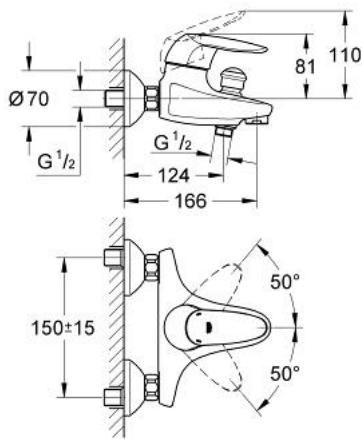

33 391 000 EURODISC SINGLE-LEVER BATH MIXER 1/2"

PRODUCT DESCRIPTION

- Colour: chrome
- wall mounted
- GROHE SilkMove 46 mm ceramic cartridge
- adjustable flow rate limiter
- adjustable minimum flow rate approx. 2.5 l/min
- automatic diverter: bath/shower
- mousseur
- integrated non-return valves in the shower outlet 1/2"
- S-unions
- without shower set
- optional temperature limiter ref. no. 46 308
- GROHE LongLife finish

33 391 000 EURODISC SINGLE-LEVER BATH MIXER 1/2"

SPARE PARTS, 10月 2003 – now

- 1: Lever (Spare part-nr. 46439000)
- 1.1: Fixing set (Spare part-nr. 46335000)
- 2: Cap (Spare part-nr. 46449000)
- 2.1: O-ring $\varnothing 43 \times \varnothing 2$ (Spare part-nr. 0531800M)
- 3: Cartridge (Spare part-nr. 46048000)
- 4: Screw connection 1/2" (Spare part-nr. 45044000)
- 4.1: Seal $\varnothing 15 \times \varnothing 2$ (Spare part-nr. 0311900M)
- 5: S-union (Spare part-nr. 12096000)
- 5.1: Seal (Spare part-nr. 0138600M)
- 5.2: Escutcheon (Spare part-nr. 09311000)
- 6: Diverter knob (Spare part-nr. 46016000)
- 7: Diverter (Spare part-nr. 08915000)
- 8: Non-return valve (Spare part-nr. 08565000)
- 9: Mousseur (Spare part-nr. 13927000)
- 9.1: Replacement flow control M28x1 (Spare part-nr. 45029000)
- 10: Extension 3/4", 20 mm (Spare part-nr. 0713000M)*
- 11: Temperature limiter (Spare part-nr. 46308000)*