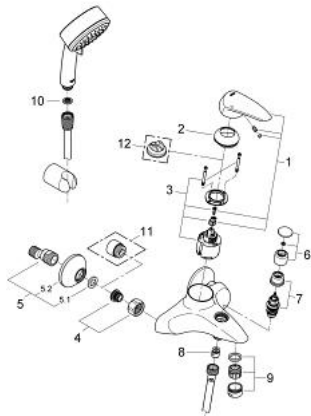

## 33 395 001 EURODISC SINGLE-LEVER BATH MIXER 1/2"

### PRODUCT DESCRIPTION

- Colour: chrome
- wall mounted
- metal lever
- GROHE SilkMove 46 mm ceramic cartridge
- GROHE LongLife finish
- adjustable flow rate limiter
- adjustable minimum flow rate approx. 2.5 l/min
- automatic diverter: bath/shower
- integrated non-return valve in the shower outlet 1/2"
- mousseur
- S-unions
- metal wall escutcheons
- optional temperature limiter ref. no. 46 375
- with shower set
- consisting of:
  - hand shower (28 578)
  - wall shower holder (28 605)
  - Relexaflex hose 1500 mm 1/2" x 1/2" (28 151)
- protected against backflow
- noise classification I in accordance with DIN 4109

### SPARE PARTS, 2月 2007 – now

- 1: Lever (Spare part-nr. 46568000)
  - 2: Cap (Spare part-nr. 46570000)
  - 3: Cartridge (Spare part-nr. 46048000)
  - 4: Screw connection 1/2" (Spare part-nr. 45044000)
  - 5: S-union (Spare part-nr. 12075000)
  - 5.1: Seal (Spare part-nr. 0138600M)
  - 5.2: Escutcheon (Spare part-nr. 0221000M)
  - 6: Diverter knob (Spare part-nr. 46571000)
  - 7: Diverter (Spare part-nr. 08915000)
  - 8: Non-return valve (Spare part-nr. 08565000)
  - 9: Mousseur (Spare part-nr. 13927000)
  - 10: Dirt strainer (Spare part-nr. 0700200M)
  - 11: Extension 3/4", 20 mm (Spare part-nr. 0713000M)\*
  - 12: Temperature limiter (Spare part-nr. 46375000)\*
- \* Optional accessories