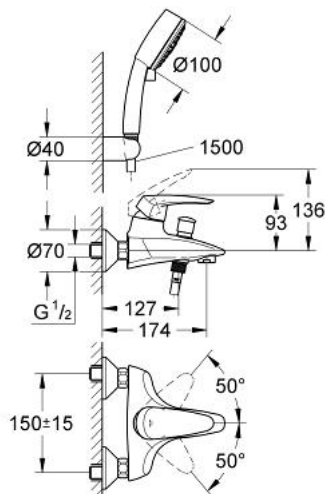

## 33 395 001 EURODISC SINGLE-LEVER BATH MIXER 1/2"

### PRODUCT DESCRIPTION

- Colour: chrome
- wall mounted
- metal lever
- GROHE SilkMove 46 mm ceramic cartridge
- GROHE LongLife finish
- adjustable flow rate limiter
- adjustable minimum flow rate approx. 2.5 l/min
- automatic diverter: bath/shower
- integrated non-return valve in the shower outlet 1/2"
- mousseur
- S-unions
- metal wall escutcheons
- optional temperature limiter ref. no. 46 375
- with shower set
- consisting of:
  - hand shower (28 578)
  - wall shower holder (28 605)
  - Relexaflex hose 1500 mm 1/2" x 1/2" (28 151)
- protected against backflow
- noise classification I in accordance with DIN 4109

### SPARE PARTS, 2月 2007 – now

- 1: Lever (Spare part-nr. 46568000)
  - 2: Cap (Spare part-nr. 46570000)
  - 3: Cartridge (Spare part-nr. 46048000)
  - 4: Screw connection 1/2" (Spare part-nr. 45044000)
  - 5: S-union (Spare part-nr. 12075000)
  - 5.1: Seal (Spare part-nr. 0138600M)
  - 5.2: Escutcheon (Spare part-nr. 0221000M)
  - 6: Diverter knob (Spare part-nr. 46571000)
  - 7: Diverter (Spare part-nr. 08915000)
  - 8: Non-return valve (Spare part-nr. 08565000)
  - 9: Mousseur (Spare part-nr. 13927000)
  - 10: Dirt strainer (Spare part-nr. 0700200M)
  - 11: Extension 3/4", 20 mm (Spare part-nr. 0713000M)\*
  - 12: Temperature limiter (Spare part-nr. 46375000)\*
- \* Optional accessories