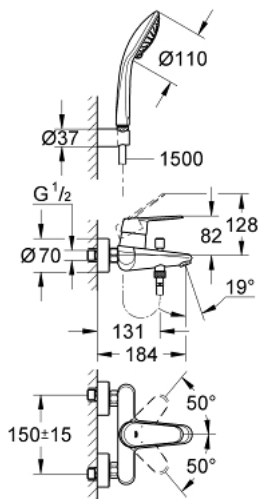

33 395 002 EURODISC COSMOPOLITAN SINGLE-LEVER BATH/SHOWER MIXER

PRODUCT DESCRIPTION

- Colour: chrome
- wall mounted
- metal lever
- GROHE SilkMove 46 mm ceramic cartridge
- GROHE LongLife finish
- adjustable flow rate limiter
- adjustable minimum flow rate approx. 2.5 l/min
- automatic diverter: bath/shower
- mousseur
- integrated non-return valve in shower outlet 1/2"
- S-unions
- Protected against backflow
- optional temperature limiter ref. no. 46 308
- noise classification 1 in accordance with DIN4109
- with shower set:
 - consists of:
 - hand shower Euphoria 110 Champagne (27 222)
 - wall shower holder (27 056)
 - Relaxaflex-hose 1500 mm 28 151

33 395 002 EURODISC COSMOPOLITAN SINGLE-LEVER BATH/SHOWER MIXER

SPARE PARTS, March 2010 – now

- 1: Lever (Spare part-nr. 46743000)
- 2: Shield (Spare part-nr. 46427000)
- 3: Cartridge (Spare part-nr. 46048000)
- 4: Screw joint (Spare part-nr. 45044000)
- 5: S-union (Spare part-nr. 12662000)
- 6: Diverter knob (Spare part-nr. 64309000)
- 7: Diverter (Spare part-nr. 65655000)
- 8: Non-return valve (Spare part-nr. 08565000)
- 9: Mousseur (Spare part-nr. 13952000)
- 10: Dirt strainer (Spare part-nr. 0700200M)
- 11: Temperature limiter (Spare part-nr. 46308000)*
- 12: Extension 3/4", 20 mm (Spare part-nr. 0713000M)*
- 13: Special spanner (Spare part-nr. 19377000)*