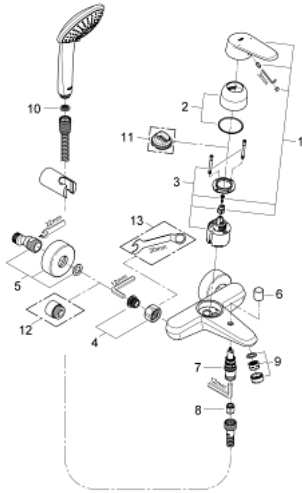

33 395 002 EURODISC COSMOPOLITAN SINGLE-LEVER BATH/SHOWER MIXER

PRODUCT DESCRIPTION

- Colour: chrome
- wall mounted
- metal lever
- GROHE SilkMove 46 mm ceramic cartridge
- GROHE LongLife finish
- adjustable flow rate limiter
- adjustable minimum flow rate approx. 2.5 l/min
- automatic diverter: bath/shower
- mousseur
- integrated non-return valve in shower outlet 1/2"
- S-unions
- Protected against backflow
- optional temperature limiter ref. no. 46 308
- noise classification 1 in accordance with DIN4109
- with shower set:
 - consists of:
 - hand shower Euphoria 110 Champagne (27 222)
 - wall shower holder (27 056)
 - Relaxaflex-hose 1500 mm 28 151

33 395 002 EURODISC COSMOPOLITAN SINGLE-LEVER BATH/SHOWER MIXER

SPARE PARTS, March 2010 – now

- 1: Lever (Spare part-nr. 46743000)
- 2: Shield (Spare part-nr. 46427000)
- 3: Cartridge (Spare part-nr. 46048000)
- 4: Screw joint (Spare part-nr. 45044000)
- 5: S-union (Spare part-nr. 12662000)
- 6: Diverter knob (Spare part-nr. 64309000)
- 7: Diverter (Spare part-nr. 65655000)
- 8: Non-return valve (Spare part-nr. 08565000)
- 9: Mousseur (Spare part-nr. 13952000)
- 10: Dirt strainer (Spare part-nr. 0700200M)
- 11: Temperature limiter (Spare part-nr. 46308000)*
- 12: Extension 3/4", 20 mm (Spare part-nr. 0713000M)*
- 13: Special spanner (Spare part-nr. 19377000)*