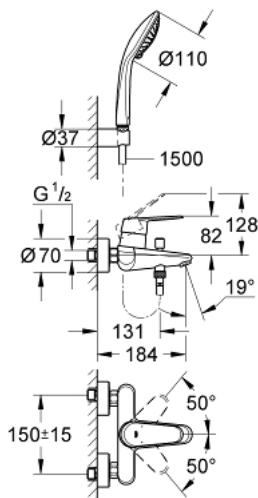

## 33 395 002 EURODISC COSMOPOLITAN SINGLE-LEVER BATH MIXER 1/2"

### PRODUCT DESCRIPTION

- Colour: chrome
- wall mounted
- metal lever
- GROHE SilkMove 46 mm ceramic cartridge
- GROHE LongLife finish
- adjustable flow rate limiter
- adjustable minimum flow rate approx. 2.5 l/min
- automatic diverter: bath/shower
- mousseur
- integrated non-return valve in the shower outlet 1/2"
- S-unions
- protected against backflow
- optional temperature limiter ref. no. 46 308
- noise classification I in accordance with DIN 4109
- with shower set
- consisting of:
  - hand shower Euphoria 110 Champagne (27 222)
  - wall shower holder (27 056)
  - Relaxflex hose 1500 mm 1/2" x 1/2" (28 151)

### SPARE PARTS, 3月 2010 – now

- 1: Lever (Spare part-nr. 46743000)
- 2: Cap (Spare part-nr. 46427000)
- 3: Cartridge (Spare part-nr. 46048000)
- 4: Screw connection 1/2" (Spare part-nr. 45044000)
- 5: S-union (Spare part-nr. 12662000)
- 6: Diverter knob (Spare part-nr. 64309000)
- 7: Diverter (Spare part-nr. 65655000)
- 8: Non-return valve (Spare part-nr. 08565000)
- 9: Mousseur (Spare part-nr. 13952000)
- 10: Dirt strainer (Spare part-nr. 0700200M)
- 11: Temperature limiter (Spare part-nr. 46308000)\*
- 12: Extension 3/4", 20 mm (Spare part-nr. 0713000M)\*
- 13: Special spanner (Spare part-nr. 19377000)\*