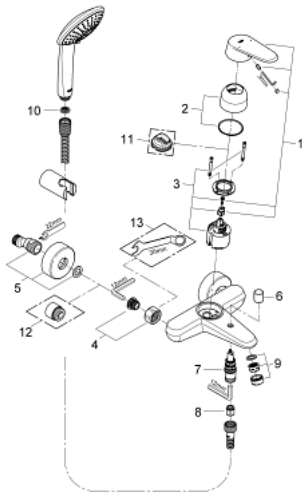

## 33 395 002 EURODISC COSMOPOLITAN SINGLE-LEVER BATH MIXER 1/2"

### PRODUCT DESCRIPTION

- Colour: chrome
- wall mounted
- metal lever
- GROHE SilkMove 46 mm ceramic cartridge
- GROHE LongLife finish
- adjustable flow rate limiter
- adjustable minimum flow rate approx. 2.5 l/min
- automatic diverter: bath/shower
- mousseur
- integrated non-return valve in the shower outlet 1/2"
- S-unions
- protected against backflow
- optional temperature limiter ref. no. 46 308
- noise classification I in accordance with DIN 4109
- with shower set
- consisting of:
  - hand shower Euphoria 110 Champagne (27 222)
  - wall shower holder (27 056)
  - Relaxflex hose 1500 mm 1/2" x 1/2" (28 151)

### SPARE PARTS, 3月 2010 – now

- 1: Lever (Spare part-nr. 46743000)
- 2: Cap (Spare part-nr. 46427000)
- 3: Cartridge (Spare part-nr. 46048000)
- 4: Screw connection 1/2" (Spare part-nr. 45044000)
- 5: S-union (Spare part-nr. 12662000)
- 6: Diverter knob (Spare part-nr. 64309000)
- 7: Diverter (Spare part-nr. 65655000)
- 8: Non-return valve (Spare part-nr. 08565000)
- 9: Mousseur (Spare part-nr. 13952000)
- 10: Dirt strainer (Spare part-nr. 0700200M)
- 11: Temperature limiter (Spare part-nr. 46308000)\*
- 12: Extension 3/4", 20 mm (Spare part-nr. 0713000M)\*
- 13: Special spanner (Spare part-nr. 19377000)\*