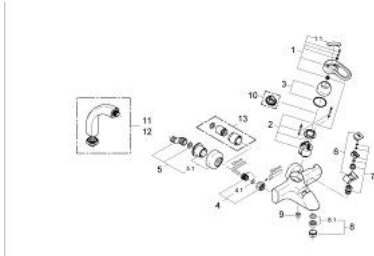

## 33 418 000 CHIARA SINGLE-LEVER BATH/SHOWER MIXER

### PRODUCT DESCRIPTION

- Colour: chrome
- wall mounted
- GROHE SilkMove 46 mm ceramic cartridge
- adjustable flow rate limiter
- automatic diverter: bath/shower
- mousseur
- integrated handspray holder
- integrated non-return valve in shower outlet 1/2"
- S-unions
- optional temperature limiter ref. no. 46 308
- without shower set
- GROHE LongLife finish

### SPARE PARTS, January 2001 – now

- 1: Lever (Spare part-nr. 46229IP0)
- 1.1: Cap (Spare part-nr. 46230P00)
- 2: Cartridge (Spare part-nr. 46048000)
- 3: Shield (Spare part-nr. 46242000)
- 4: Screw joint (Spare part-nr. 45044000)
- 4.1: Seal dia. 15x2 mm (Spare part-nr. 0311900M)
- 5: S-union (Spare part-nr. 12023000)
- 5.1: Escutcheon (Spare part-nr. 47455000)
- 6: Diverter knob (Spare part-nr. 47457IP0)
- 7: Automatic diverter (Spare part-nr. 47456000)
- 8: Mousseur (Spare part-nr. 13927000)
- 8.1: Repl.kit f.aerator M28x1 (Spare part-nr. 45029000)
- 9: Non-return valve (Spare part-nr. 08565000)
- 10: Temperature limiter (Spare part-nr. 46308000)\*
- 11: Pillar union 1/2" (Spare part-nr. 12091000)\*
- 12: Pillar union 1/2" (Spare part-nr. 12092000)\*
- 13: Extension set 1/2", 30 mm (Spare part-nr. 46238000)\*