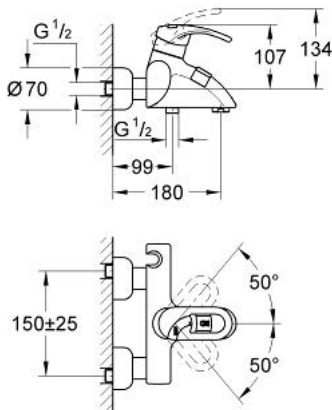

## 33 418 000 CHIARA SINGLE-LEVER BATH/SHOWER MIXER

### PRODUCT DESCRIPTION

- Colour: chrome
- wall mounted
- GROHE SilkMove 46 mm ceramic cartridge
- adjustable flow rate limiter
- automatic diverter: bath/shower
- mousseur
- integrated handspray holder
- integrated non-return valve in shower outlet 1/2"
- S-unions
- optional temperature limiter ref. no. 46 308
- without shower set
- GROHE LongLife finish

### SPARE PARTS, January 2001 – now

- 1: Lever (Spare part-nr. 46229IP0)
- 1.1: Cap (Spare part-nr. 46230P00)
- 2: Cartridge (Spare part-nr. 46048000)
- 3: Shield (Spare part-nr. 46242000)
- 4: Screw joint (Spare part-nr. 45044000)
- 4.1: Seal dia. 15x2 mm (Spare part-nr. 0311900M)
- 5: S-union (Spare part-nr. 12023000)
- 5.1: Escutcheon (Spare part-nr. 47455000)
- 6: Diverter knob (Spare part-nr. 47457IP0)
- 7: Automatic diverter (Spare part-nr. 47456000)
- 8: Mousseur (Spare part-nr. 13927000)
- 8.1: Repl.kit f.aerator M28x1 (Spare part-nr. 45029000)
- 9: Non-return valve (Spare part-nr. 08565000)
- 10: Temperature limiter (Spare part-nr. 46308000)\*
- 11: Pillar union 1/2" (Spare part-nr. 12091000)\*
- 12: Pillar union 1/2" (Spare part-nr. 12092000)\*
- 13: Extension set 1/2", 30 mm (Spare part-nr. 46238000)\*