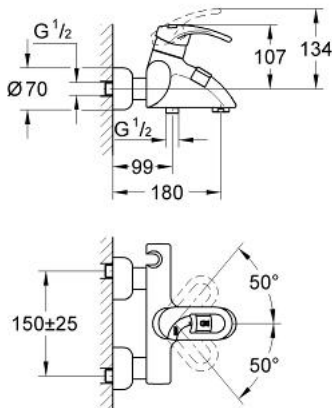

## 33 418 000 CHIARA SINGLE-LEVER BATH MIXER 1/2"

### PRODUCT DESCRIPTION

- Colour: chrome
- wall mounted
- GROHE SilkMove 46 mm ceramic cartridge
- adjustable flow rate limiter
- automatic diverter: bath/shower
- mousseur
- integrated handspray holder
- integrated non-return valve in the shower outlet 1/2"
- S-unions
- optional temperature limiter ref. no. 46 308
- without shower set
- GROHE LongLife finish

### SPARE PARTS, 1月 2001 – now

- 1: Lever (Spare part-nr. 46229IP0)
- 1.1: Cover cap (Spare part-nr. 46230P00)
- 2: Cartridge (Spare part-nr. 46048000)
- 3: Cap (Spare part-nr. 46242000)
- 4: Screw connection 1/2" (Spare part-nr. 45044000)
- 4.1: Seal  $\varnothing 15 \times \varnothing 2$  (Spare part-nr. 0311900M)
- 5: S-union (Spare part-nr. 12023000)
- 5.1: Escutcheon (Spare part-nr. 47455000)
- 6: Diverter knob (Spare part-nr. 47457IP0)
- 7: Automatic diverter (Spare part-nr. 47456000)
- 8: Mousseur (Spare part-nr. 13927000)
- 8.1: Replacement flow control M28x1 (Spare part-nr. 45029000)
- 9: Non-return valve (Spare part-nr. 08565000)
- 10: Temperature limiter (Spare part-nr. 46308000)\*
- 11: Pillar union 1/2" (Spare part-nr. 12091000)\*
- 12: Pillar union 1/2" (Spare part-nr. 12092000)\*
- 13: Extension set, 30 mm (Spare part-nr. 46238000)\*