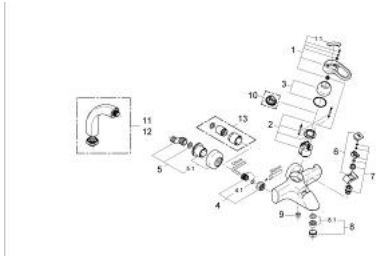

## 33 418 000 CHIARA SINGLE-LEVER BATH MIXER 1/2"

### PRODUCT DESCRIPTION

- Colour: chrome
- wall mounted
- GROHE SilkMove 46 mm ceramic cartridge
- adjustable flow rate limiter
- automatic diverter: bath/shower
- mousseur
- integrated handspray holder
- integrated non-return valve in the shower outlet 1/2"
- S-unions
- optional temperature limiter ref. no. 46 308
- without shower set
- GROHE LongLife finish

### SPARE PARTS, 1月 2001 – now

- 1: Lever (Spare part-nr. 46229IP0)
- 1.1: Cover cap (Spare part-nr. 46230P00)
- 2: Cartridge (Spare part-nr. 46048000)
- 3: Cap (Spare part-nr. 46242000)
- 4: Screw connection 1/2" (Spare part-nr. 45044000)
- 4.1: Seal  $\varnothing 15 \times \varnothing 2$  (Spare part-nr. 0311900M)
- 5: S-union (Spare part-nr. 12023000)
- 5.1: Escutcheon (Spare part-nr. 47455000)
- 6: Diverter knob (Spare part-nr. 47457IP0)
- 7: Automatic diverter (Spare part-nr. 47456000)
- 8: Mousseur (Spare part-nr. 13927000)
- 8.1: Replacement flow control M28x1 (Spare part-nr. 45029000)
- 9: Non-return valve (Spare part-nr. 08565000)
- 10: Temperature limiter (Spare part-nr. 46308000)\*
- 11: Pillar union 1/2" (Spare part-nr. 12091000)\*
- 12: Pillar union 1/2" (Spare part-nr. 12092000)\*
- 13: Extension set, 30 mm (Spare part-nr. 46238000)\*