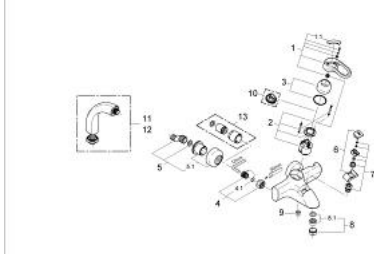

33 418 IG0 CHIARA SINGLE-LEVER BATH/SHOWER MIXER

PRODUCT DESCRIPTION

- Colour: chrome/gold
- wall mounted
- GROHE SilkMove 46 mm ceramic cartridge
- adjustable flow rate limiter
- automatic diverter: bath/shower
- mousseur
- integrated handspray holder
- integrated non-return valve in shower outlet 1/2"
- S-unions
- optional temperature limiter ref. no. 46 308
- without shower set
- GROHE LongLife finish

33 418 IG0 CHIARA SINGLE-LEVER BATH/SHOWER MIXER

SPARE PARTS, January 2001 – now

- 1: Lever (Spare part-nr. 46229IG0)
- 1.1: Cap (Spare part-nr. 46230G00)
- 2: Cartridge (Spare part-nr. 46048000)
- 3: Shield (Spare part-nr. 46242000)
- 4: Screw joint (Spare part-nr. 45044000)
- 4.1: Seal dia. 15x2 mm (Spare part-nr. 0311900M)
- 5: S-union (Spare part-nr. 12023000)
- 5.1: Escutcheon (Spare part-nr. 47455000)
- 6: Diverter knob (Spare part-nr. 47457IG0)
- 7: Automatic diverter (Spare part-nr. 47456000)
- 8: Mousseur (Spare part-nr. 13927G00)
- 8.1: Repl.kit f.aerator M28x1 (Spare part-nr. 45029000)
- 9: Non-return valve (Spare part-nr. 08565000)
- 10: Temperature limiter (Spare part-nr. 46308000)*
- 11: Pillar union 1/2" (Spare part-nr. 12091000)*
- 12: Pillar union 1/2" (Spare part-nr. 12092000)*
- 13: Extension set 1/2", 30 mm (Spare part-nr. 46238000)*