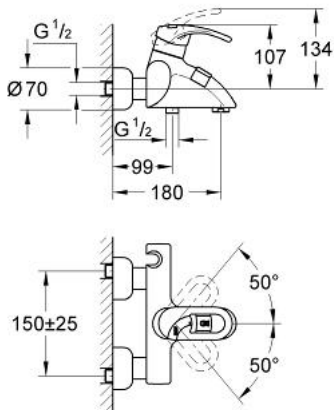

33 418 IG0 CHIARA SINGLE-LEVER BATH/SHOWER MIXER

PRODUCT DESCRIPTION

- Colour: chrome/gold
- wall mounted
- GROHE SilkMove 46 mm ceramic cartridge
- adjustable flow rate limiter
- automatic diverter: bath/shower
- mousseur
- integrated handspray holder
- integrated non-return valve in shower outlet 1/2"
- S-unions
- optional temperature limiter ref. no. 46 308
- without shower set
- GROHE LongLife finish

33 418 IG0 CHIARA SINGLE-LEVER BATH/SHOWER MIXER

SPARE PARTS, January 2001 – now

- 1: Lever (Spare part-nr. 46229IG0)
- 1.1: Cap (Spare part-nr. 46230G00)
- 2: Cartridge (Spare part-nr. 46048000)
- 3: Shield (Spare part-nr. 46242000)
- 4: Screw joint (Spare part-nr. 45044000)
- 4.1: Seal dia. 15x2 mm (Spare part-nr. 0311900M)
- 5: S-union (Spare part-nr. 12023000)
- 5.1: Escutcheon (Spare part-nr. 47455000)
- 6: Diverter knob (Spare part-nr. 47457IG0)
- 7: Automatic diverter (Spare part-nr. 47456000)
- 8: Mousseur (Spare part-nr. 13927G00)
- 8.1: Repl.kit f.aerator M28x1 (Spare part-nr. 45029000)
- 9: Non-return valve (Spare part-nr. 08565000)
- 10: Temperature limiter (Spare part-nr. 46308000)*
- 11: Pillar union 1/2" (Spare part-nr. 12091000)*
- 12: Pillar union 1/2" (Spare part-nr. 12092000)*
- 13: Extension set 1/2", 30 mm (Spare part-nr. 46238000)*