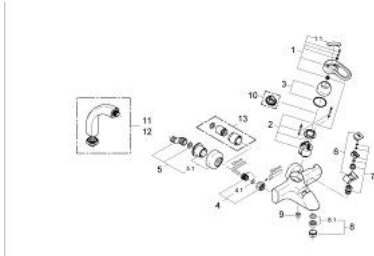

## 33 418 IG0 CHIARA SINGLE-LEVER BATH MIXER 1/2"

### PRODUCT DESCRIPTION

- Colour: chrome/gold
- wall mounted
- GROHE SilkMove 46 mm ceramic cartridge
- adjustable flow rate limiter
- automatic diverter: bath/shower
- mousseur
- integrated handspray holder
- integrated non-return valve in the shower outlet 1/2"
- S-unions
- optional temperature limiter ref. no. 46 308
- without shower set
- GROHE LongLife finish

### SPARE PARTS, 1月 2001 – now

- 1: Lever (Spare part-nr. 46229IG0)
- 1.1: Cover cap (Spare part-nr. 46230G00)
- 2: Cartridge (Spare part-nr. 46048000)
- 3: Cap (Spare part-nr. 46242000)
- 4: Screw connection 1/2" (Spare part-nr. 45044000)
- 4.1: Seal Ø 15 x Ø 2 (Spare part-nr. 0311900M)
- 5: S-union (Spare part-nr. 12023000)
- 5.1: Escutcheon (Spare part-nr. 47455000)
- 6: Diverter knob (Spare part-nr. 47457IG0)
- 7: Automatic diverter (Spare part-nr. 47456000)
- 8: Mousseur (Spare part-nr. 13927G00)
- 8.1: Replacement flow control M28x1 (Spare part-nr. 45029000)
- 9: Non-return valve (Spare part-nr. 08565000)
- 10: Temperature limiter (Spare part-nr. 46308000)\*
- 11: Pillar union 1/2" (Spare part-nr. 12091000)\*
- 12: Pillar union 1/2" (Spare part-nr. 12092000)\*
- 13: Extension set, 30 mm (Spare part-nr. 46238000)\*