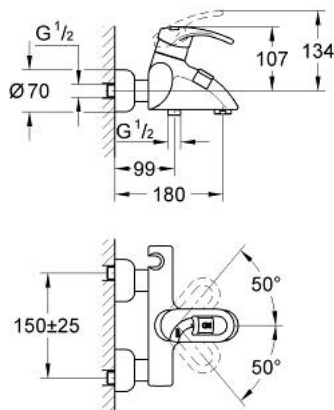

## 33 418 IG0 CHIARA SINGLE-LEVER BATH MIXER 1/2"

### PRODUCT DESCRIPTION

- Colour: chrome/gold
- wall mounted
- GROHE SilkMove 46 mm ceramic cartridge
- adjustable flow rate limiter
- automatic diverter: bath/shower
- mousseur
- integrated handspray holder
- integrated non-return valve in the shower outlet 1/2"
- S-unions
- optional temperature limiter ref. no. 46 308
- without shower set
- GROHE LongLife finish

### SPARE PARTS, 1月 2001 – now

- 1: Lever (Spare part-nr. 46229IG0)
- 1.1: Cover cap (Spare part-nr. 46230G00)
- 2: Cartridge (Spare part-nr. 46048000)
- 3: Cap (Spare part-nr. 46242000)
- 4: Screw connection 1/2" (Spare part-nr. 45044000)
- 4.1: Seal Ø 15 x Ø 2 (Spare part-nr. 0311900M)
- 5: S-union (Spare part-nr. 12023000)
- 5.1: Escutcheon (Spare part-nr. 47455000)
- 6: Diverter knob (Spare part-nr. 47457IG0)
- 7: Automatic diverter (Spare part-nr. 47456000)
- 8: Mousseur (Spare part-nr. 13927G00)
- 8.1: Replacement flow control M28x1 (Spare part-nr. 45029000)
- 9: Non-return valve (Spare part-nr. 08565000)
- 10: Temperature limiter (Spare part-nr. 46308000)\*
- 11: Pillar union 1/2" (Spare part-nr. 12091000)\*
- 12: Pillar union 1/2" (Spare part-nr. 12092000)\*
- 13: Extension set, 30 mm (Spare part-nr. 46238000)\*