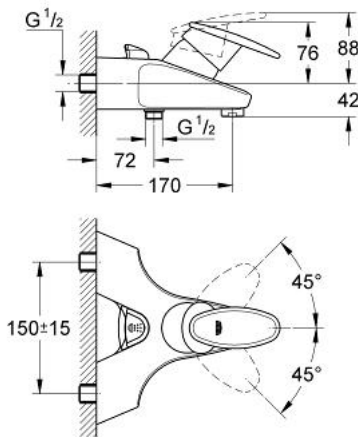

33 524 IP0 TARON SINGLE-LEVER BATH/SHOWER MIXER

PRODUCT DESCRIPTION

- Colour: chrome/matt chrome
- wall mounted
- GROHE SilkMove 56 mm ceramic cartridge
- adjustable flow rate limiter
- automatic diverter: bath/shower
- Sistra
- integrated non-return valve in shower outlet 1/2"
- Easy-fix installation system
- optional temperature limiter ref. no. 46 308
- without shower set
- Protected against backflow
- GROHE LongLife finish

33 524 IP0 TARON SINGLE-LEVER BATH/SHOWER MIXER

SPARE PARTS, January 1999 – now

- 1: Handle (Spare part-nr. 46383IP0)
- 1.1: Fixing set (Spare part-nr. 46372V00)
- 2: Shield (Spare part-nr. 46385000)
- 3: Cartridge (Spare part-nr. 46386000)
- 4: Straight union (Spare part-nr. 12081000)
- 4.1: Seal dia. 45x3 mm (Spare part-nr. 0044400M)
- 5: Fixing set (Spare part-nr. 46381V00)
- 6: Automatic diverter (Spare part-nr. 46107000)
- 7: Diverter knob (Spare part-nr. 46389000)
- 8: Sistra (Spare part-nr. 13907000)
- 8.1: Repl.kit f. Sistra M28x1 (Spare part-nr. 45047000)
- 9: Non-return valve (Spare part-nr. 08565000)
- 10: Temperature limiter (Spare part-nr. 46308000)*