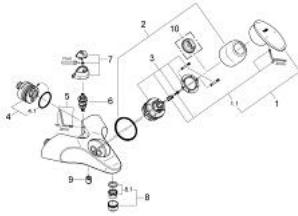

33 524 IP0 TARON SINGLE-LEVER BATH/SHOWER MIXER

PRODUCT DESCRIPTION

- Colour: chrome/matt chrome
- wall mounted
- GROHE SilkMove 56 mm ceramic cartridge
- adjustable flow rate limiter
- automatic diverter: bath/shower
- Sistra
- integrated non-return valve in shower outlet 1/2"
- Easy-fix installation system
- optional temperature limiter ref. no. 46 308
- without shower set
- Protected against backflow
- GROHE LongLife finish

33 524 IP0 TARON SINGLE-LEVER BATH/SHOWER MIXER

SPARE PARTS, January 1999 – now

- 1: Handle (Spare part-nr. 46383IP0)
- 1.1: Fixing set (Spare part-nr. 46372V00)
- 2: Shield (Spare part-nr. 46385000)
- 3: Cartridge (Spare part-nr. 46386000)
- 4: Straight union (Spare part-nr. 12081000)
- 4.1: Seal dia. 45x3 mm (Spare part-nr. 0044400M)
- 5: Fixing set (Spare part-nr. 46381V00)
- 6: Automatic diverter (Spare part-nr. 46107000)
- 7: Diverter knob (Spare part-nr. 46389000)
- 8: Sistra (Spare part-nr. 13907000)
- 8.1: Repl.kit f. Sistra M28x1 (Spare part-nr. 45047000)
- 9: Non-return valve (Spare part-nr. 08565000)
- 10: Temperature limiter (Spare part-nr. 46308000)*