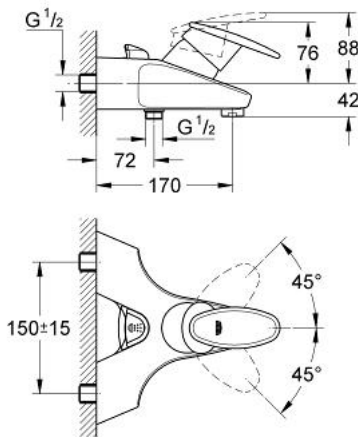

33 524 IP0 TARON SINGLE-LEVER BATH MIXER 1/2"

PRODUCT DESCRIPTION

- Colour: chrome/matt chrome
- wall mounted
- GROHE SilkMove 56 mm ceramic cartridge
- adjustable flow rate limiter
- automatic diverter: bath/shower
- Sistra flow straightener
- integrated non-return valve in the shower outlet 1/2"
- eccentric connection system
- optional temperature limiter ref. no. 46 308
- without shower set
- protected against backflow
- GROHE LongLife finish

33 524 IP0 TARON SINGLE-LEVER BATH MIXER 1/2"

SPARE PARTS, 1月 1999 – now

- 1: Handle (Spare part-nr. 46383IP0)
- 1.1: Fixing set (Spare part-nr. 46372V00)
- 2: Cap (Spare part-nr. 46385000)
- 3: Cartridge (Spare part-nr. 46386000)
- 4: Pillar union, straight (Spare part-nr. 12081000)
- 4.1: Seal Ø45 x Ø 3 (Spare part-nr. 0044400M)
- 5: Fixing set (Spare part-nr. 46381V00)
- 6: Automatic diverter (Spare part-nr. 46107000)
- 7: Diverter knob (Spare part-nr. 46389000)
- 8: Sistra (Spare part-nr. 13907000)
- 8.1: Replacement kit for Sistra M28 x 1 (Spare part-nr. 45047000)
- 9: Non-return valve (Spare part-nr. 08565000)
- 10: Temperature limiter (Spare part-nr. 46308000)*