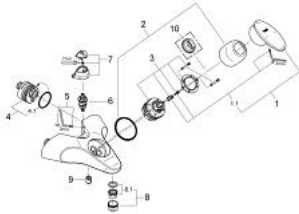

33 524 IP0 TARON SINGLE-LEVER BATH MIXER 1/2"

PRODUCT DESCRIPTION

- Colour: chrome/matt chrome
- wall mounted
- GROHE SilkMove 56 mm ceramic cartridge
- adjustable flow rate limiter
- automatic diverter: bath/shower
- Sistra flow straightener
- integrated non-return valve in the shower outlet 1/2"
- eccentric connection system
- optional temperature limiter ref. no. 46 308
- without shower set
- protected against backflow
- GROHE LongLife finish

33 524 IP0 TARON SINGLE-LEVER BATH MIXER 1/2"

SPARE PARTS, 1月 1999 – now

- 1: Handle (Spare part-nr. 46383IP0)
- 1.1: Fixing set (Spare part-nr. 46372V00)
- 2: Cap (Spare part-nr. 46385000)
- 3: Cartridge (Spare part-nr. 46386000)
- 4: Pillar union, straight (Spare part-nr. 12081000)
- 4.1: Seal Ø45 x Ø 3 (Spare part-nr. 0044400M)
- 5: Fixing set (Spare part-nr. 46381V00)
- 6: Automatic diverter (Spare part-nr. 46107000)
- 7: Diverter knob (Spare part-nr. 46389000)
- 8: Sistra (Spare part-nr. 13907000)
- 8.1: Replacement kit for Sistra M28 x 1 (Spare part-nr. 45047000)
- 9: Non-return valve (Spare part-nr. 08565000)
- 10: Temperature limiter (Spare part-nr. 46308000)*