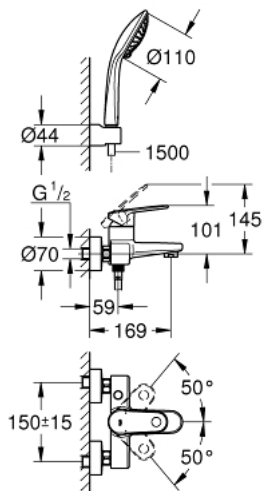

33 547 002 EUROPLUS SINGLE-LEVER BATH/SHOWER MIXER

PRODUCT DESCRIPTION

- Colour: chrome
- wall mounted
- metal lever
- GROHE SilkMove 46 mm ceramic cartridge
- temperature limiter
- GROHE LongLife finish
- adjustable flow rate limiter
- adjustable minimum flow rate approx. 2.5 l/min
- automatic diverter: bath/shower
- SpeedClean Mousseur
- integrated non-return valve in shower outlet 1/2"
- S-unions
- Protected against backflow
- with shower set:
 - hand shower Euphoria 110 Champagne (27 222)
 - wall shower holder 28 622 000
 - Relexaflex-hose 1500 mm 28 151

33 547 002 EUROPLUS SINGLE-LEVER BATH/SHOWER MIXER

SPARE PARTS, October 2008 – now

- 1: Lever (Spare part-nr. 46651000)
- 2: Shield (Spare part-nr. 46570000)
- 3: Temperature limiter (Spare part-nr. 46375000)
- 4: Cartridge (Spare part-nr. 46048000)
- 5: Diverter knob (Spare part-nr. 64309000)
- 6: Diverter (Spare part-nr. 65655000)
- 7: Mousseur (Spare part-nr. 13927000)
- 8: Screw joint (Spare part-nr. 45044000)
- 9: S-union (Spare part-nr. 12662000)
- 10: Non-return valve (Spare part-nr. 08565000)
- 11: Dirt strainer (Spare part-nr. 0700200M)
- 12: Extension 3/4", 20 mm (Spare part-nr. 0713000M)*
- 13: Special spanner (Spare part-nr. 19377000)*