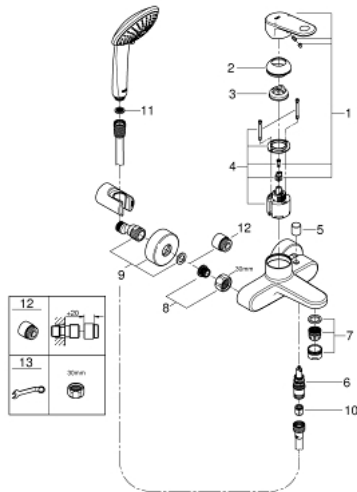

33 547 002 EUROPLUS SINGLE-LEVER BATH/SHOWER MIXER

PRODUCT DESCRIPTION

- Colour: chrome
- wall mounted
- metal lever
- GROHE SilkMove 46 mm ceramic cartridge
- temperature limiter
- GROHE LongLife finish
- adjustable flow rate limiter
- adjustable minimum flow rate approx. 2.5 l/min
- automatic diverter: bath/shower
- SpeedClean Mousseur
- integrated non-return valve in shower outlet 1/2"
- S-unions
- Protected against backflow
- with shower set:
 - hand shower Euphoria 110 Champagne (27 222)
 - wall shower holder 28 622 000
 - Relexaflex-hose 1500 mm 28 151

33 547 002 EUROPLUS SINGLE-LEVER BATH/SHOWER MIXER

SPARE PARTS, October 2008 – now

- 1: Lever (Spare part-nr. 46651000)
- 2: Shield (Spare part-nr. 46570000)
- 3: Temperature limiter (Spare part-nr. 46375000)
- 4: Cartridge (Spare part-nr. 46048000)
- 5: Diverter knob (Spare part-nr. 64309000)
- 6: Diverter (Spare part-nr. 65655000)
- 7: Mousseur (Spare part-nr. 13927000)
- 8: Screw joint (Spare part-nr. 45044000)
- 9: S-union (Spare part-nr. 12662000)
- 10: Non-return valve (Spare part-nr. 08565000)
- 11: Dirt strainer (Spare part-nr. 0700200M)
- 12: Extension 3/4", 20 mm (Spare part-nr. 0713000M)*
- 13: Special spanner (Spare part-nr. 19377000)*