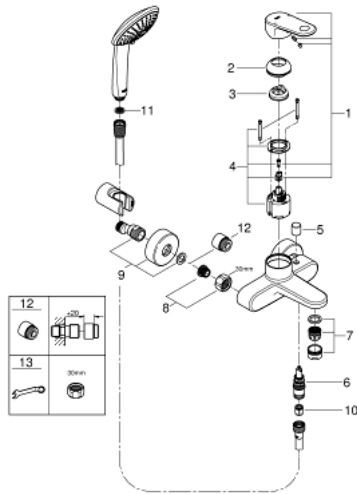

33 547 002 EUROPLUS SINGLE-LEVER BATH MIXER 1/2"

PRODUCT DESCRIPTION

- Colour: chrome
- wall mounted
- metal lever
- GROHE SilkMove 46 mm ceramic cartridge
- temperature limiter
- GROHE LongLife finish
- adjustable flow rate limiter
- adjustable minimum flow rate approx. 2.5 l/min
- automatic diverter: bath/shower
- SpeedClean mousseur
- integrated non-return valve in the shower outlet 1/2"
- S-unions
- protected against backflow
- with shower set
- hand shower Euphoria 110 Champagne (27 222)
- wall shower holder (28 622)
- Relaxflex hose 1500 mm 1/2" x 1/2" (28 151)

33 547 002 EUROPLUS SINGLE-LEVER BATH MIXER 1/2"

SPARE PARTS, 10月 2008 – now

- 1: Lever (Spare part-nr. 46651000)
 - 2: Cap (Spare part-nr. 46570000)
 - 3: Temperature limiter (Spare part-nr. 46375000)
 - 4: Cartridge (Spare part-nr. 46048000)
 - 5: Diverter knob (Spare part-nr. 64309000)
 - 6: Diverter (Spare part-nr. 65655000)
 - 7: Mousseur (Spare part-nr. 13927000)
 - 8: Screw connection 1/2" (Spare part-nr. 45044000)
 - 9: S-union (Spare part-nr. 12662000)
 - 10: Non-return valve (Spare part-nr. 08565000)
 - 11: Dirt strainer (Spare part-nr. 0700200M)
 - 12: Extension 3/4", 20 mm (Spare part-nr. 0713000M)*
 - 13: Special spanner (Spare part-nr. 19377000)*
- * Optional accessories