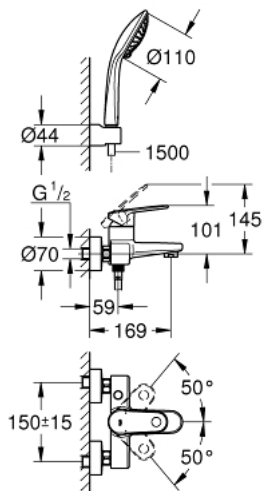

33 547 002 EUROPLUS SINGLE-LEVER BATH MIXER 1/2"

PRODUCT DESCRIPTION

- Colour: chrome
- wall mounted
- metal lever
- GROHE SilkMove 46 mm ceramic cartridge
- temperature limiter
- GROHE LongLife finish
- adjustable flow rate limiter
- adjustable minimum flow rate approx. 2.5 l/min
- automatic diverter: bath/shower
- SpeedClean mousseur
- integrated non-return valve in the shower outlet 1/2"
- S-unions
- protected against backflow
- with shower set
- hand shower Euphoria 110 Champagne (27 222)
- wall shower holder (28 622)
- Relaxflex hose 1500 mm 1/2" x 1/2" (28 151)

33 547 002 EUROPLUS SINGLE-LEVER BATH MIXER 1/2"

SPARE PARTS, 10月 2008 – now

- 1: Lever (Spare part-nr. 46651000)
 - 2: Cap (Spare part-nr. 46570000)
 - 3: Temperature limiter (Spare part-nr. 46375000)
 - 4: Cartridge (Spare part-nr. 46048000)
 - 5: Diverter knob (Spare part-nr. 64309000)
 - 6: Diverter (Spare part-nr. 65655000)
 - 7: Mousseur (Spare part-nr. 13927000)
 - 8: Screw connection 1/2" (Spare part-nr. 45044000)
 - 9: S-union (Spare part-nr. 12662000)
 - 10: Non-return valve (Spare part-nr. 08565000)
 - 11: Dirt strainer (Spare part-nr. 0700200M)
 - 12: Extension 3/4", 20 mm (Spare part-nr. 0713000M)*
 - 13: Special spanner (Spare part-nr. 19377000)*
- * Optional accessories