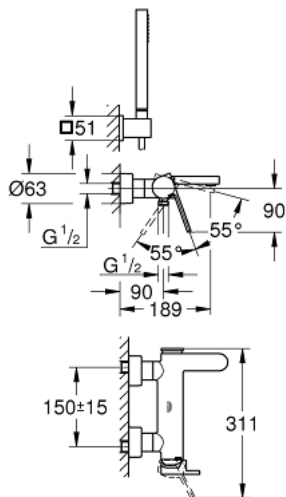

33 547 003 GROHE PLUS SINGLE-LEVER BATH/SHOWER MIXER

PRODUCT DESCRIPTION

- Colour: chrome
- wall mounted
- metal lever
- GROHE SilkMove 35 mm ceramic cartridge
- with temperature limiter
- GROHE LongLife finish
- automatic diverter: bath/shower
- laminar mousseur
- shower outlet 1/2"
- integrated non-return valve
- covered S-unions
- Protected against backflow
- with shower set:
- consists of:
 - hand shower Euphoria Cube Stick (27 698 000)
 - wall shower holder (27 693 000)
 - Silverflex shower hose 1.500 mm (28 364)
- minimum pressure 1,0 bar

33 547 003 GROHE PLUS SINGLE-LEVER BATH/SHOWER MIXER

SPARE PARTS, August 2018 – now

- 1: Lever (Spare part-nr. 48450000)
- 2: Cartridge (Spare part-nr. 46374000)
- 3: Diverter (Spare part-nr. 48451000)
- 4: Mousseur (Spare part-nr. 48009000)
- 5: Non-return valve (Spare part-nr. 08565000)
- 6: Screw joint (Spare part-nr. 45044000)
- 7: S-union (Spare part-nr. 48453000)
- 8: Dirt strainer (Spare part-nr. 0700200M)
- 9: Extension set 1/2", 30 mm (Spare part-nr. 46238000)*
- 10: Socket spanner (Spare part-nr. 19332000)*
- 11: Special spanner (Spare part-nr. 19377000)*