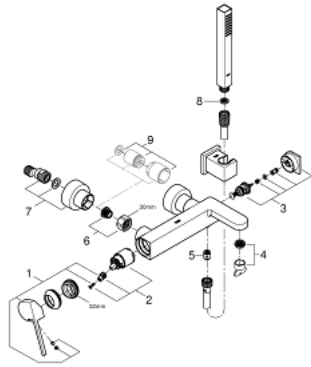

33 547 003 GROHE PLUS SINGLE-LEVER BATH/SHOWER MIXER

PRODUCT DESCRIPTION

- Colour: chrome
- wall mounted
- metal lever
- GROHE SilkMove 35 mm ceramic cartridge
- with temperature limiter
- GROHE LongLife finish
- automatic diverter: bath/shower
- laminar mousseur
- shower outlet 1/2"
- integrated non-return valve
- covered S-unions
- Protected against backflow
- with shower set:
- consists of:
 - hand shower Euphoria Cube Stick (27 698 000)
 - wall shower holder (27 693 000)
 - Silverflex shower hose 1.500 mm (28 364)
- minimum pressure 1,0 bar

33 547 003 GROHE PLUS SINGLE-LEVER BATH/SHOWER MIXER

SPARE PARTS, August 2018 – now

- 1: Lever (Spare part-nr. 48450000)
- 2: Cartridge (Spare part-nr. 46374000)
- 3: Diverter (Spare part-nr. 48451000)
- 4: Mousseur (Spare part-nr. 48009000)
- 5: Non-return valve (Spare part-nr. 08565000)
- 6: Screw joint (Spare part-nr. 45044000)
- 7: S-union (Spare part-nr. 48453000)
- 8: Dirt strainer (Spare part-nr. 0700200M)
- 9: Extension set 1/2", 30 mm (Spare part-nr. 46238000)*
- 10: Socket spanner (Spare part-nr. 19332000)*
- 11: Special spanner (Spare part-nr. 19377000)*