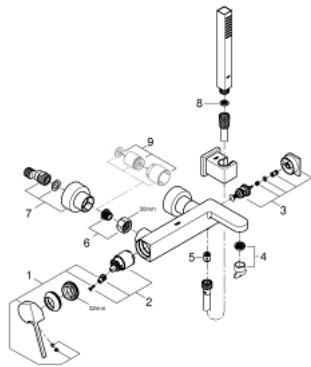

33 547 003 GROHE PLUS SINGLE-LEVER BATH MIXER 1/2"

SPARE PARTS, 8月 2018 – now

- 1: Lever (Spare part-nr. 48450000)
- 2: Cartridge (Spare part-nr. 46374000)
- 3: Diverter (Spare part-nr. 48451000)
- 4: Mousseur (Spare part-nr. 48009000)
- 5: Non-return valve (Spare part-nr. 08565000)
- 6: Screw connection 1/2" (Spare part-nr. 45044000)
- 7: S-union (Spare part-nr. 48453000)
- 8: Dirt strainer (Spare part-nr. 0700200M)
- 9: Extension set, 30 mm (Spare part-nr. 46238000)*
- 10: Socket spanner (Spare part-nr. 19332000)*
- 11: Special spanner (Spare part-nr. 19377000)*